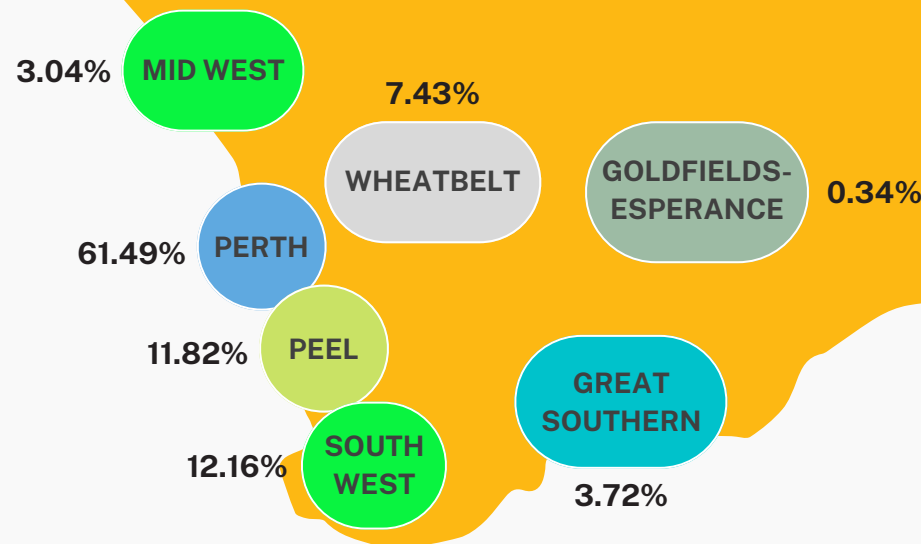

DEMOGRAPHICS

What is your gender?

95%

5%

EQUESTRIAN
WESTERN AUSTRALIA

DEMOGRAPHICS

What is your age?

DEMOGRAPHICS

Which region do you live in?

EQUESTRIAN
WESTERN AUSTRALIA

PARTICIPATION

What sport(s) do you participate in?
(Select all that apply)

PARTICIPATION

Are you on any committees for equestrian sports? (Select all that apply)