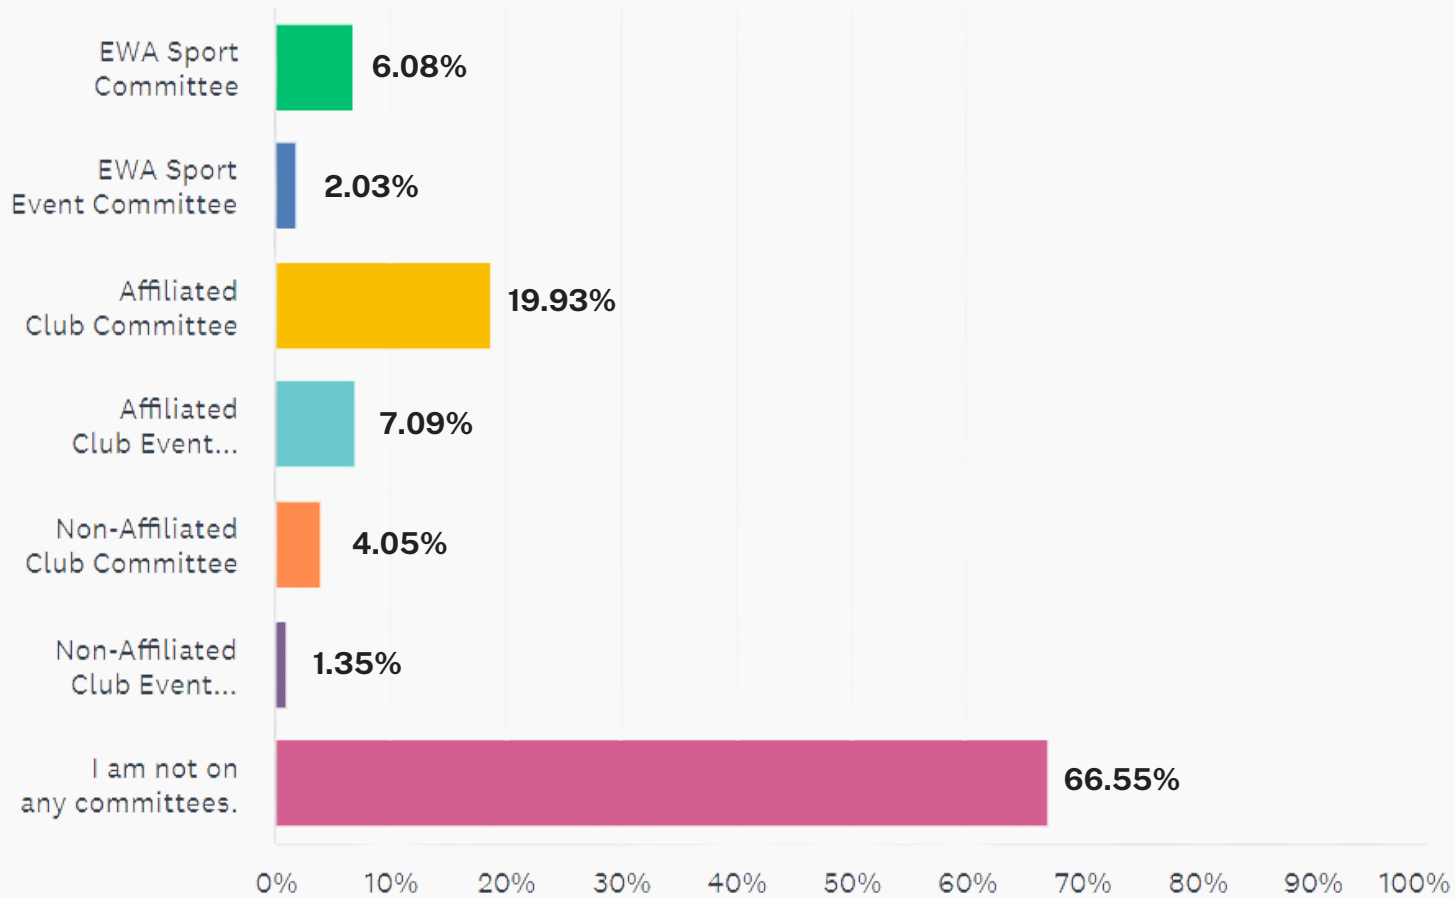

DEMOGRAPHICS

What is your gender?

95%

5%

EQUESTRIAN
WESTERN AUSTRALIA

DEMOGRAPHICS

What is your age?

DEMOGRAPHICS

Which region do you live in?

EQUESTRIAN
WESTERN AUSTRALIA

PARTICIPATION

What sport(s) do you participate in?
(Select all that apply)

PARTICIPATION

Are you on any committees for equestrian sports? (Select all that apply)

PARTICIPATION

Do you currently participate in any other aspects of equestrian sport? (Select all that apply)

PARTICIPATION

How frequently do you attend events or competitions as a competitor/participant?