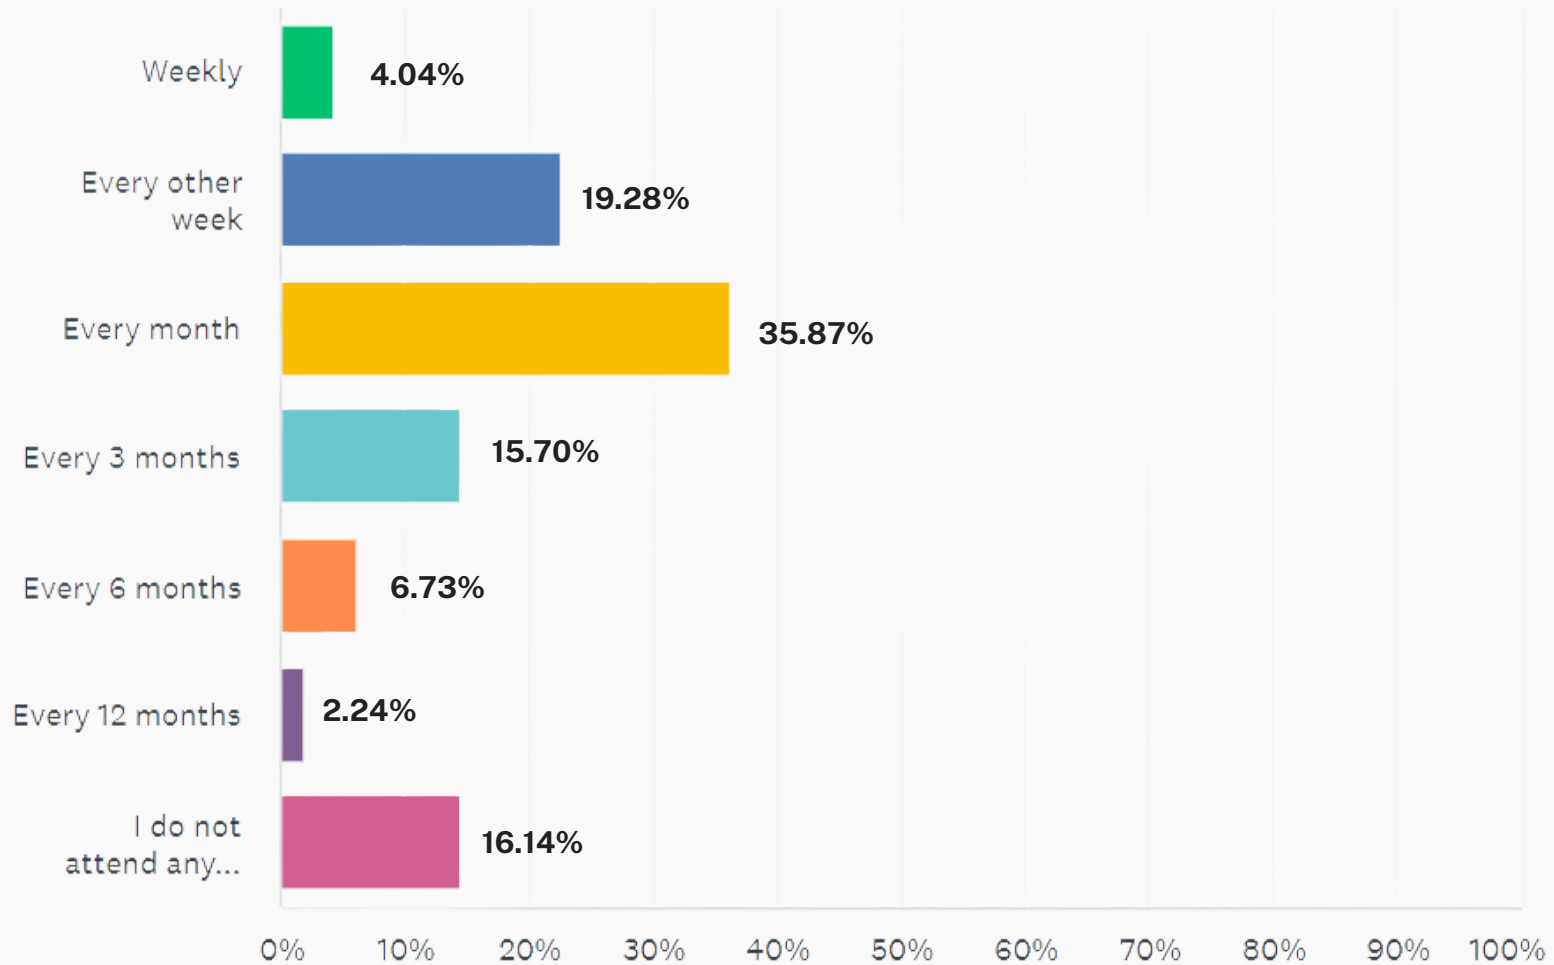

Which region do you live in?

EQUESTRIAN
WESTERN AUSTRALIA

PARTICIPATION

What sport(s) do you participate in?
(Select all that apply)

PARTICIPATION

Are you on any committees for equestrian sports? (Select all that apply)

PARTICIPATION

Do you currently participate in any other aspects of equestrian sport? (Select all that apply)

PARTICIPATION

How frequently do you attend events or competitions as a competitor/participant?