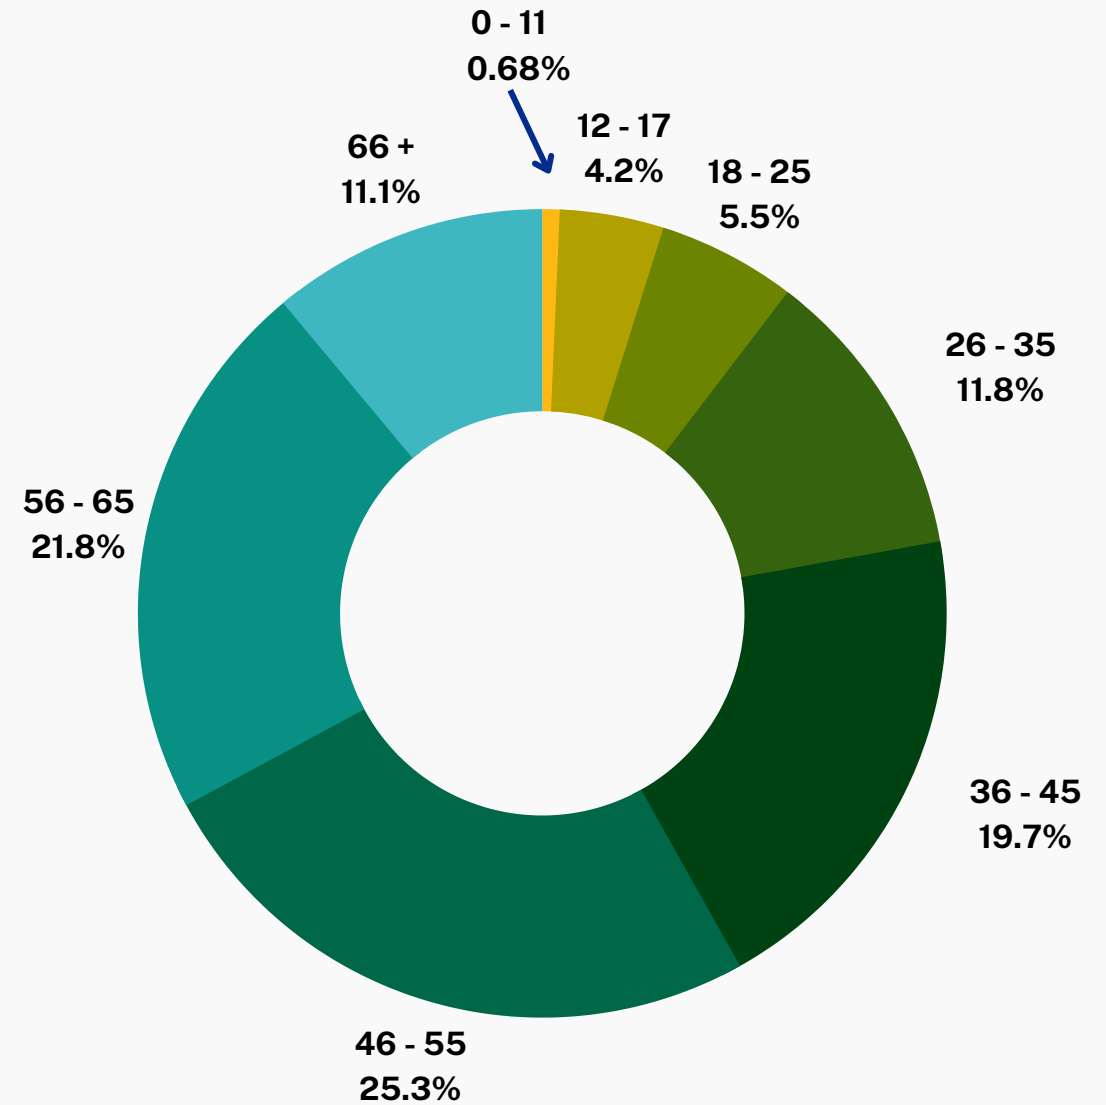

DEMOGRAPHICS

What is your gender?

95%

5%

EQUESTRIAN
WESTERN AUSTRALIA

DEMOGRAPHICS

What is your age?

DEMOGRAPHICS

Which region do you live in?

EQUESTRIAN
WESTERN AUSTRALIA

PARTICIPATION

What sport(s) do you participate in?
(Select all that apply)

PARTICIPATION

Are you on any committees for equestrian sports? (Select all that apply)