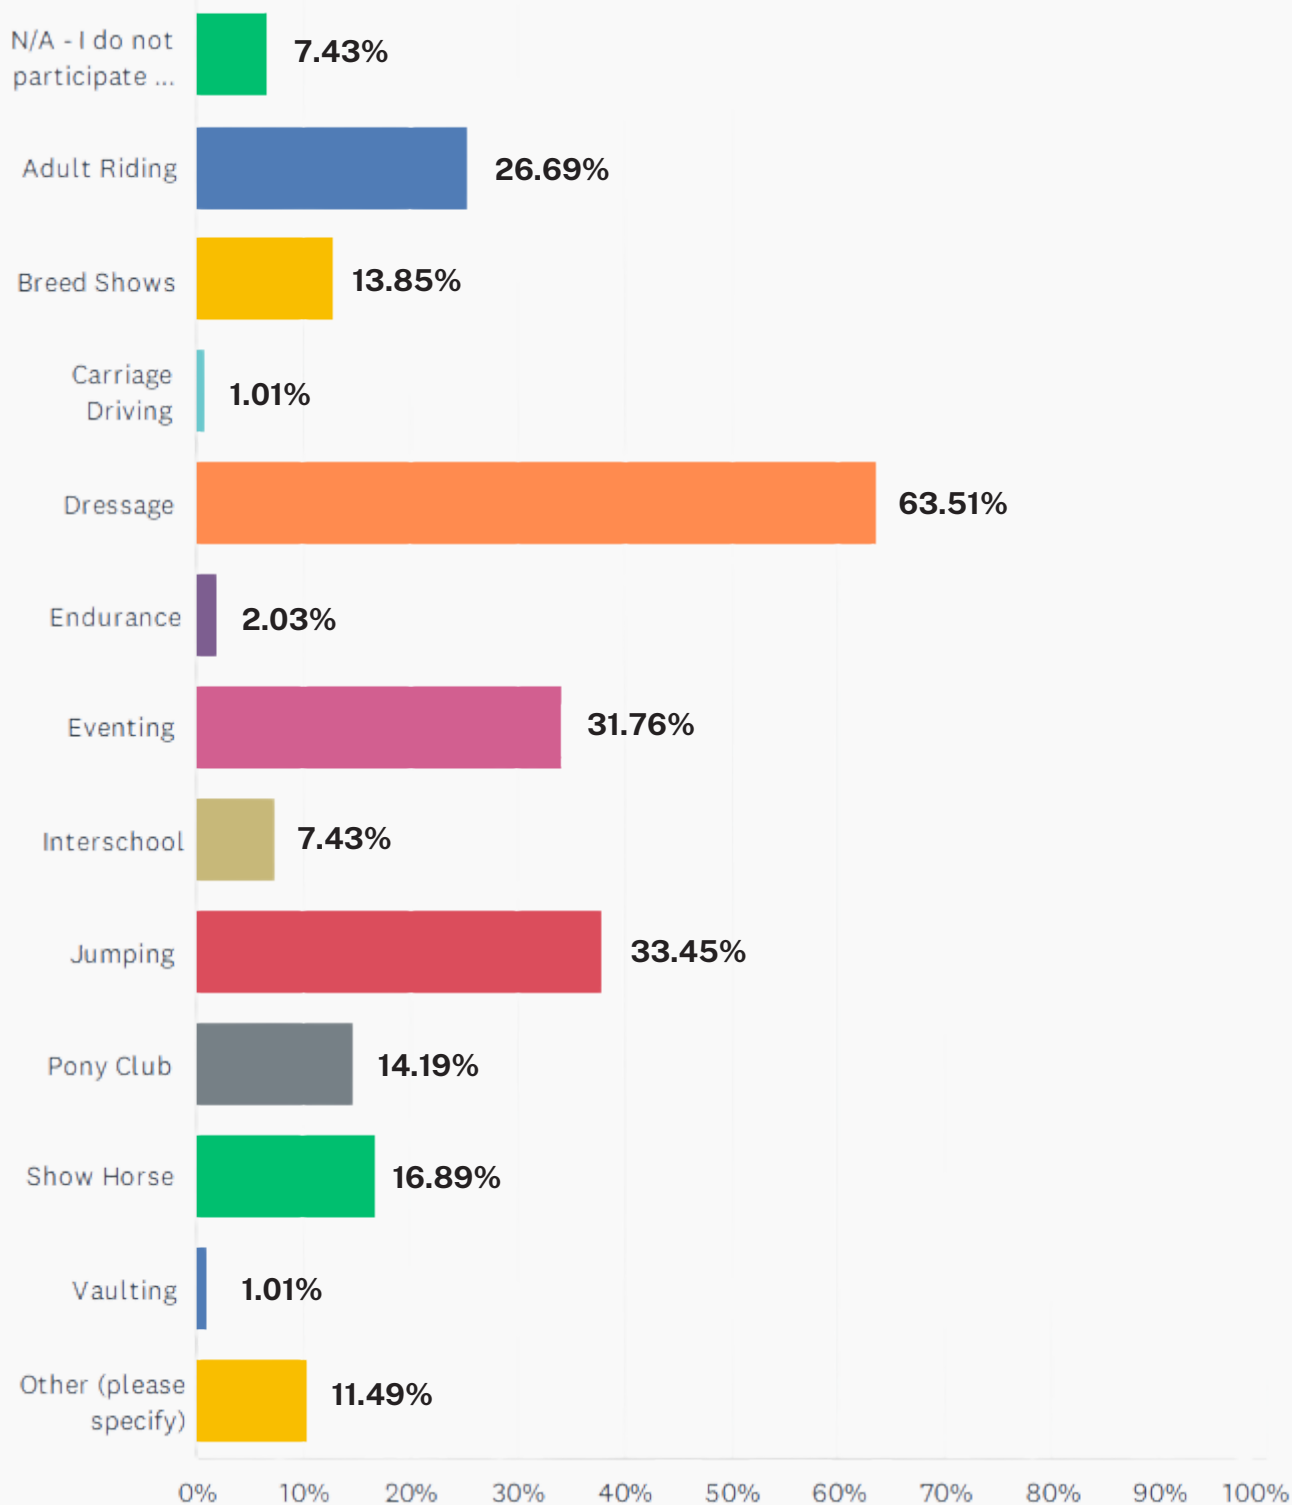

DEMOGRAPHICS

What is your gender?

95%

5%

EQUESTRIAN
WESTERN AUSTRALIA

DEMOGRAPHICS

What is your age?

DEMOGRAPHICS

Which region do you live in?

EQUESTRIAN
WESTERN AUSTRALIA

PARTICIPATION

What sport(s) do you participate in?
(Select all that apply)

PARTICIPATION

Are you on any committees for equestrian sports? (Select all that apply)

PARTICIPATION

Do you currently participate in any other aspects of equestrian sport? (Select all that apply)

PARTICIPATION

How frequently do you attend events or competitions as a competitor/participant?