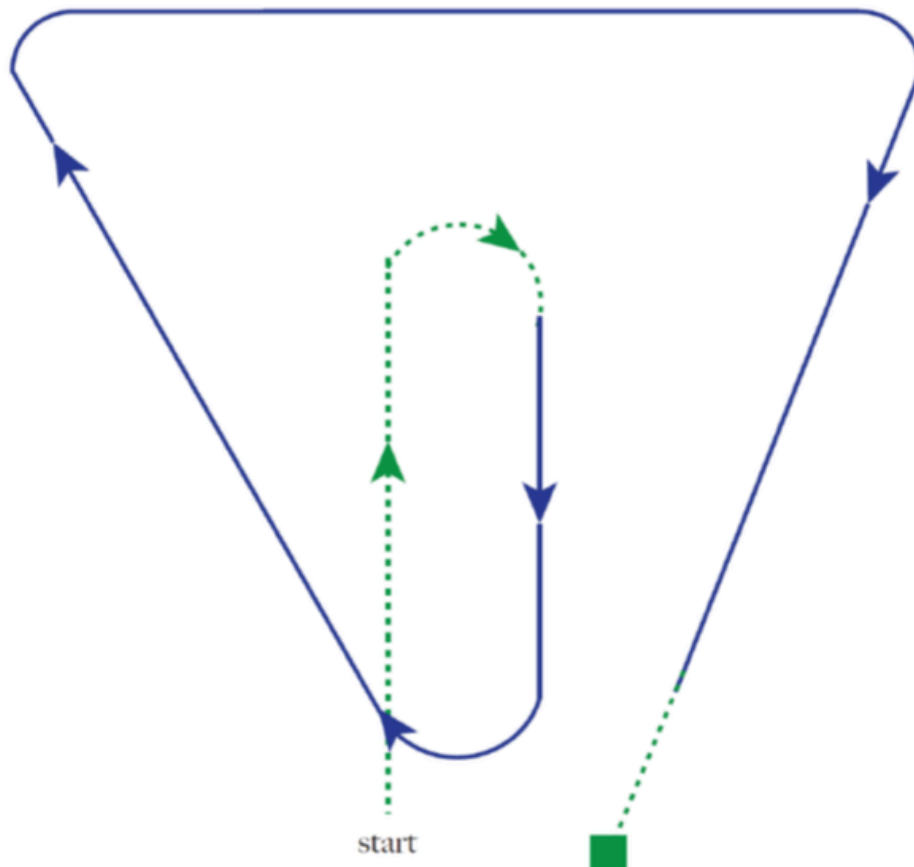

2026 STALLION RAIL INTERSCHOOL WA STATE CHAMPIONSHIP

SHOW HORSE IN-HAND PHASE INTERMEDIATE & SECONDARY

1. Stand and present to the judge
2. Walk out straight towards the end of the area and turn straight back
3. Trot straight back towards judge
4. Veer past judge
5. Strong trot along top
6. Trot back towards judge
7. Walk and then halt in front of the judge

KEY

HALT	
WALK	
TROT	

2026 STALLION RAIL INTERSCHOOL WA STATE CHAMPIONSHIP

SHOW HORSE RIDER PHASE INTERMEDIATE & SECONDARY RIDER

- | | |
|--|--|
| 1. Stand and present to the judge | 7. Lengthen canter across the long side |
| 2. Proceed in rising trot, track left | 8. Return to canter at corner |
| 3. Sit trot across the diagonal | 9. Transition to rising trot halfway across short side |
| 4. Rise trot right at corner | 10. Transition to walk |
| 5. Pick up canter in corner, canter half circle right | 11. Halt in front of the judge |
| 6. Simple change through the centre, canter half circle left | 12. Leave arena at walk |

2026 STALLION RAIL INTERSCHOOL WA STATE CHAMPIONSHIP

SHOW HORSE RIDDEN PHASE INTERMEDIATE & SECONDARY

1. Stand and present to the judge
2. Proceed in walk
3. Before corner transition to trot
4. Trot half circle right
5. Change rein through centre, trot half circle left
6. Lengthen trot across centre of arena
7. Pick up canter, half circle left

8. Simple change through centre, canter half circle right
9. Lengthen canter across diagonal
10. Transition to trot at corner
11. Transition to walk
12. Halt in front of the judge
13. Leave arena at walk