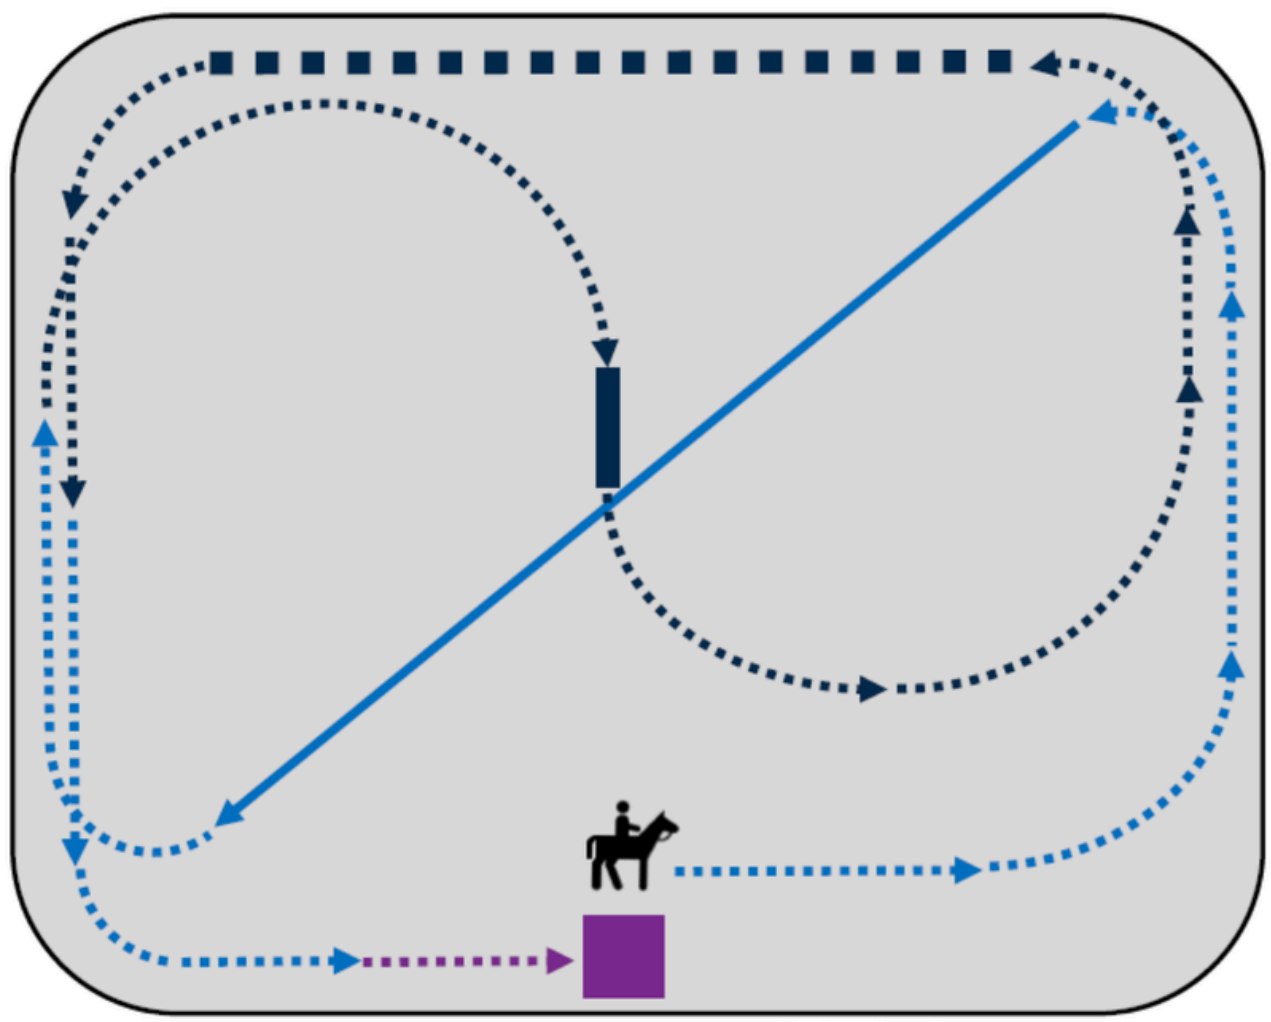

2026 STALLION RAIL INTERSCHOOL WA STATE CHAMPIONSHIP

SHOW HORSE IN-HAND PHASE INTERMEDIATE & SECONDARY

1. Stand and present to the judge
2. Walk out straight towards the end of the area and turn straight back
3. Trot straight back towards judge
4. Veer past judge
5. Strong trot along top
6. Trot back towards judge
7. Walk and then halt in front of the judge

KEY

HALT	
WALK	
TROT	

2026 STALLION RAIL INTERSCHOOL WA STATE CHAMPIONSHIP

SHOW HORSE RIDER PHASE INTERMEDIATE & SECONDARY RIDER

- | | |
|--|--|
| 1. Stand and present to the judge | 7. Lengthen canter across the long side |
| 2. Proceed in rising trot, track left | 8. Return to canter at corner |
| 3. Sit trot across the diagonal | 9. Transition to rising trot halfway across short side |
| 4. Rise trot right at corner | 10. Transition to walk |
| 5. Pick up canter in corner, canter half circle right | 11. Halt in front of the judge |
| 6. Simple change through the centre, canter half circle left | 12. Leave arena at walk |

2026 STALLION RAIL INTERSCHOOL WA STATE CHAMPIONSHIP

SHOW HORSE RIDDEN PHASE INTERMEDIATE & SECONDARY

1. Stand and present to the judge
2. Proceed in walk
3. Before corner transition to trot
4. Trot half circle right
5. Change rein through centre, trot half circle left
6. Lengthen trot across centre of arena
7. Pick up canter, half circle left

8. Simple change through centre, canter half circle right
9. Lengthen canter across diagonal
10. Transition to trot at corner
11. Transition to walk
12. Halt in front of the judge
13. Leave arena at walk