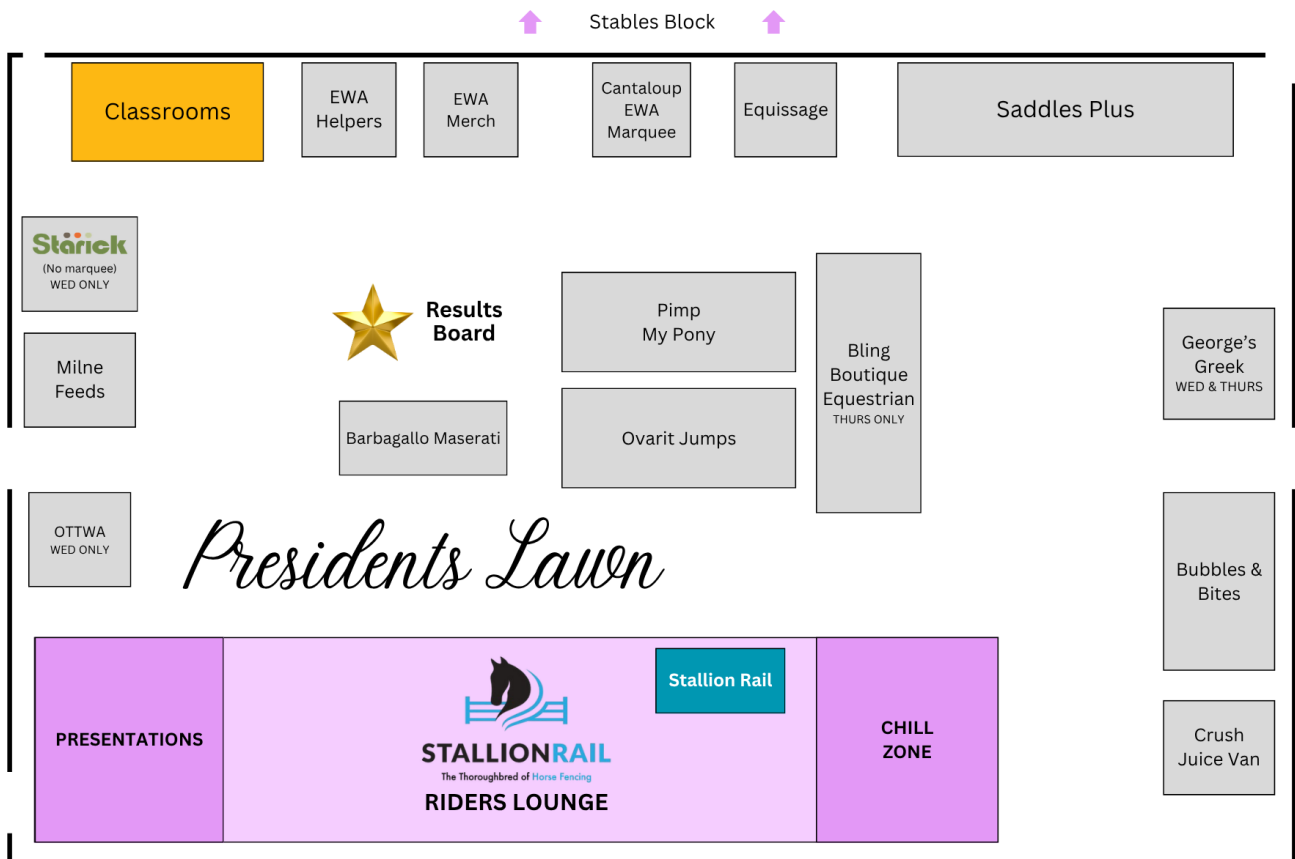

Trade Village