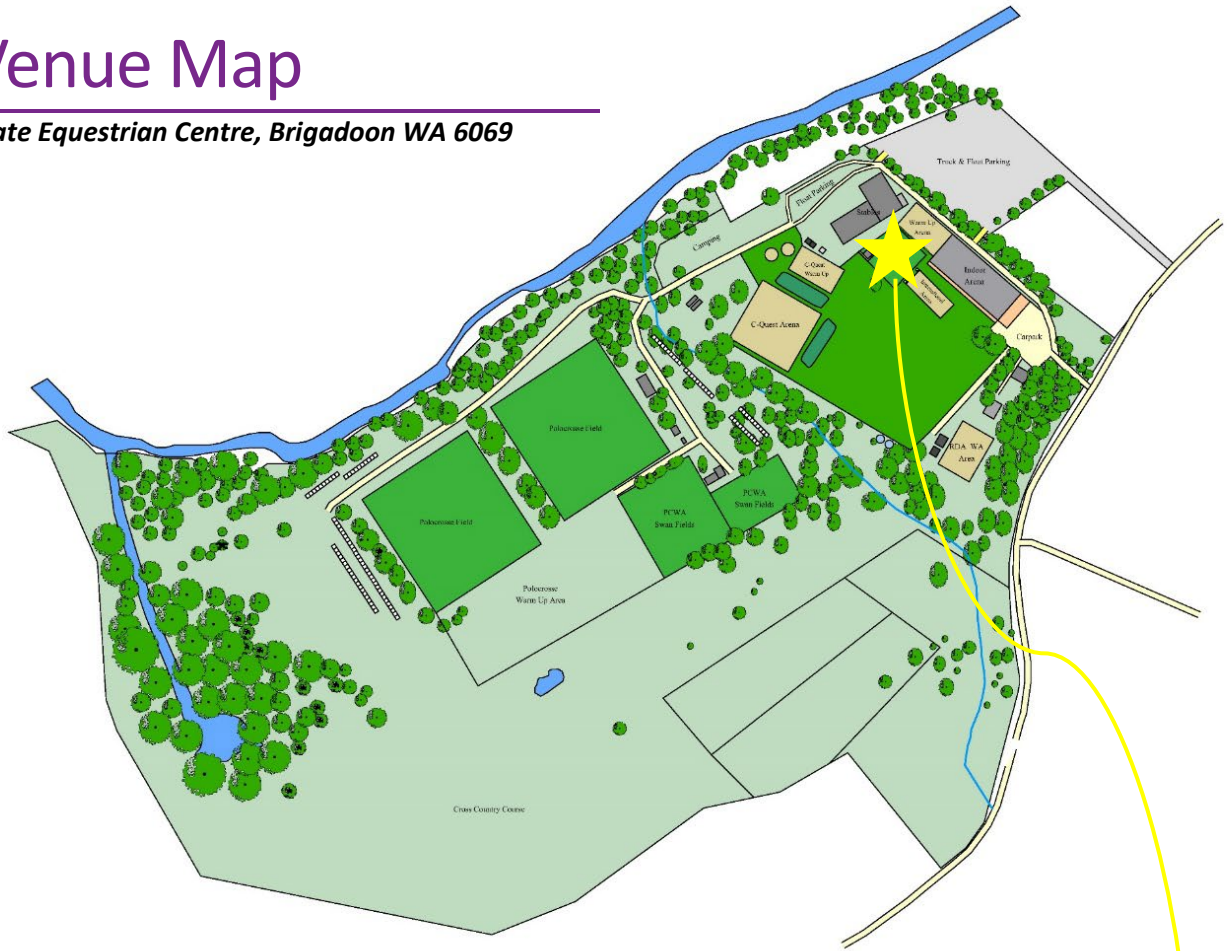

# Venue Map

State Equestrian Centre, Brigadoon WA 6069