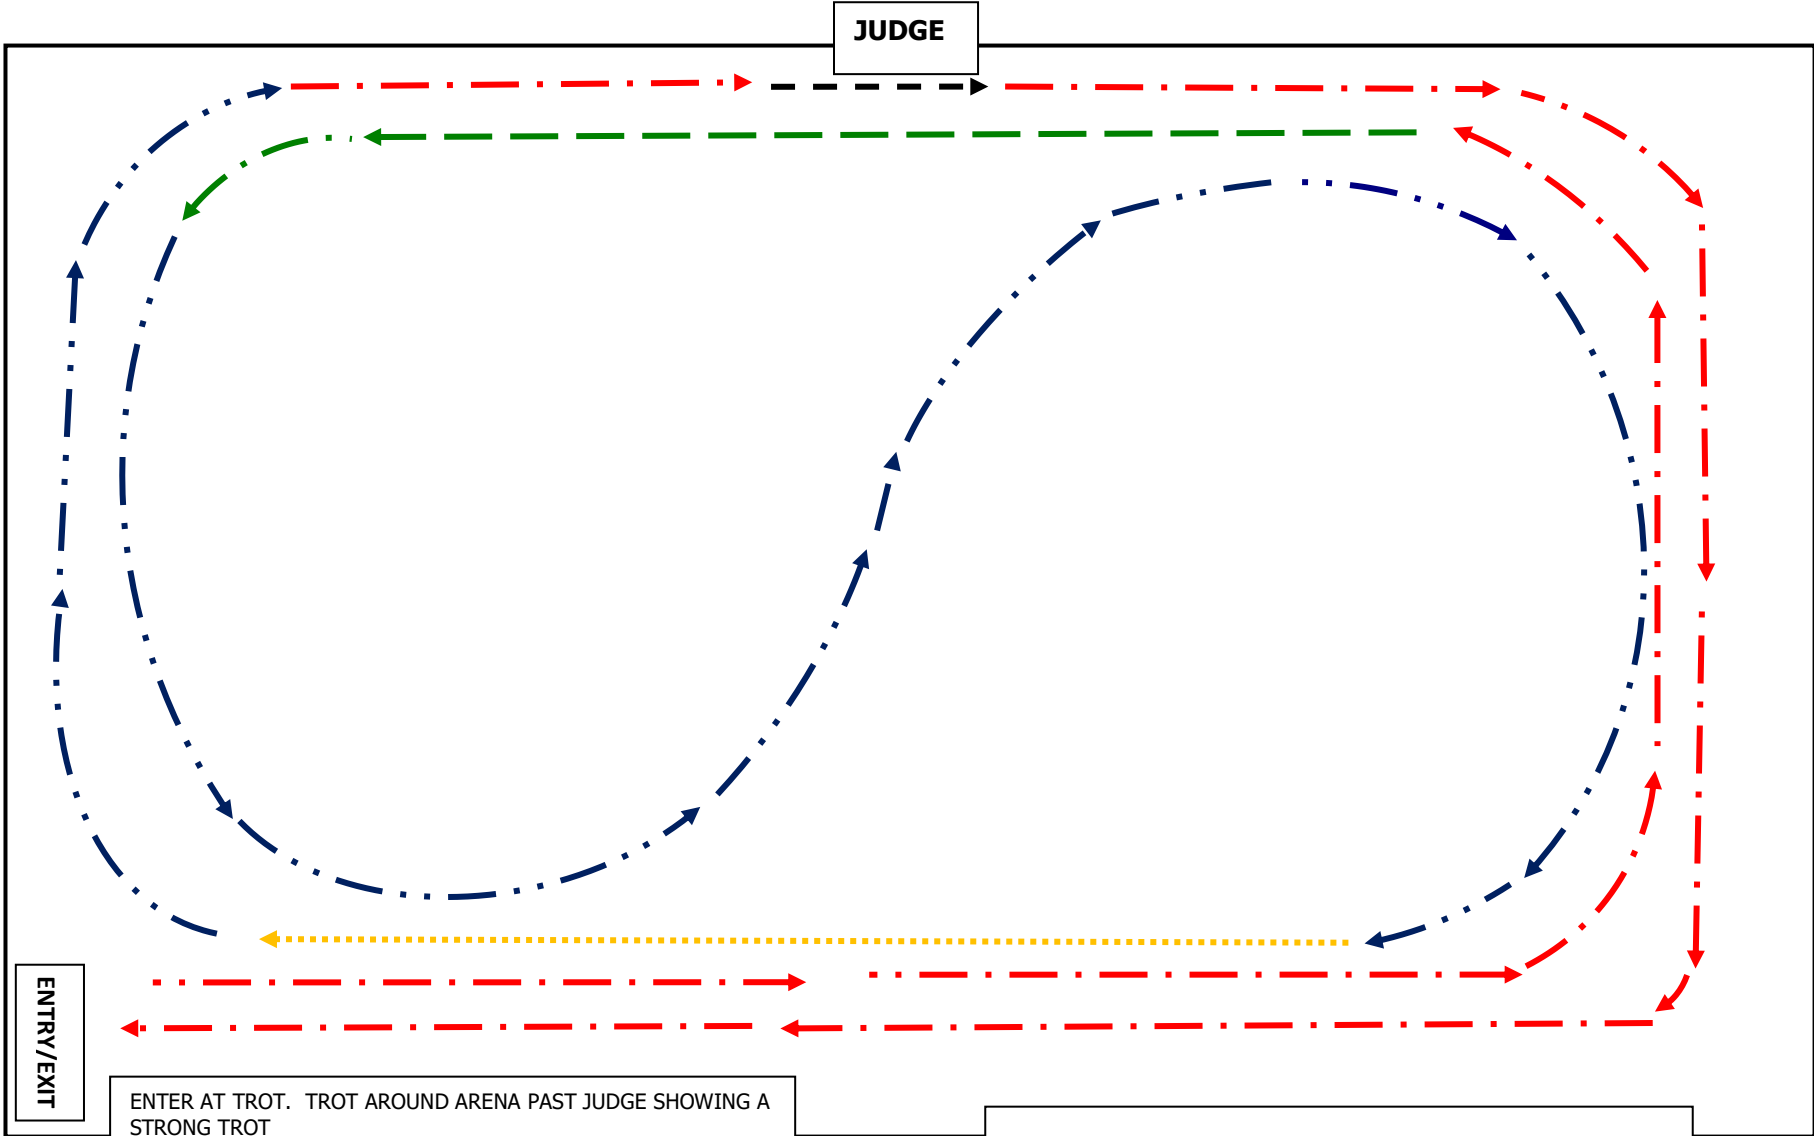

2023 NEWCOMER SHOW HUNTER PONY/GALLOWAY/HACK WORKOUT

ENTER AT TROT. TROT AROUND ARENA PAST JUDGE SHOWING A STRONG TROT
 CANTER HALF CIRCLE LEFT, SIMPLE CHANGE
 CANTER HALF CIRCLE RIGHT
 SHOW SOME HAND GALLOP ALONG LONG SIDE
 COME BACK TO CANTER THEN TROT
 WALK 10M PAST JUDGE
 TROT TO EXIT

- | | |
|-------------|--|
| TROT | |
| STRONG TROT | |
| CANTER | |
| HAND GALLOP | |
| WALK | |