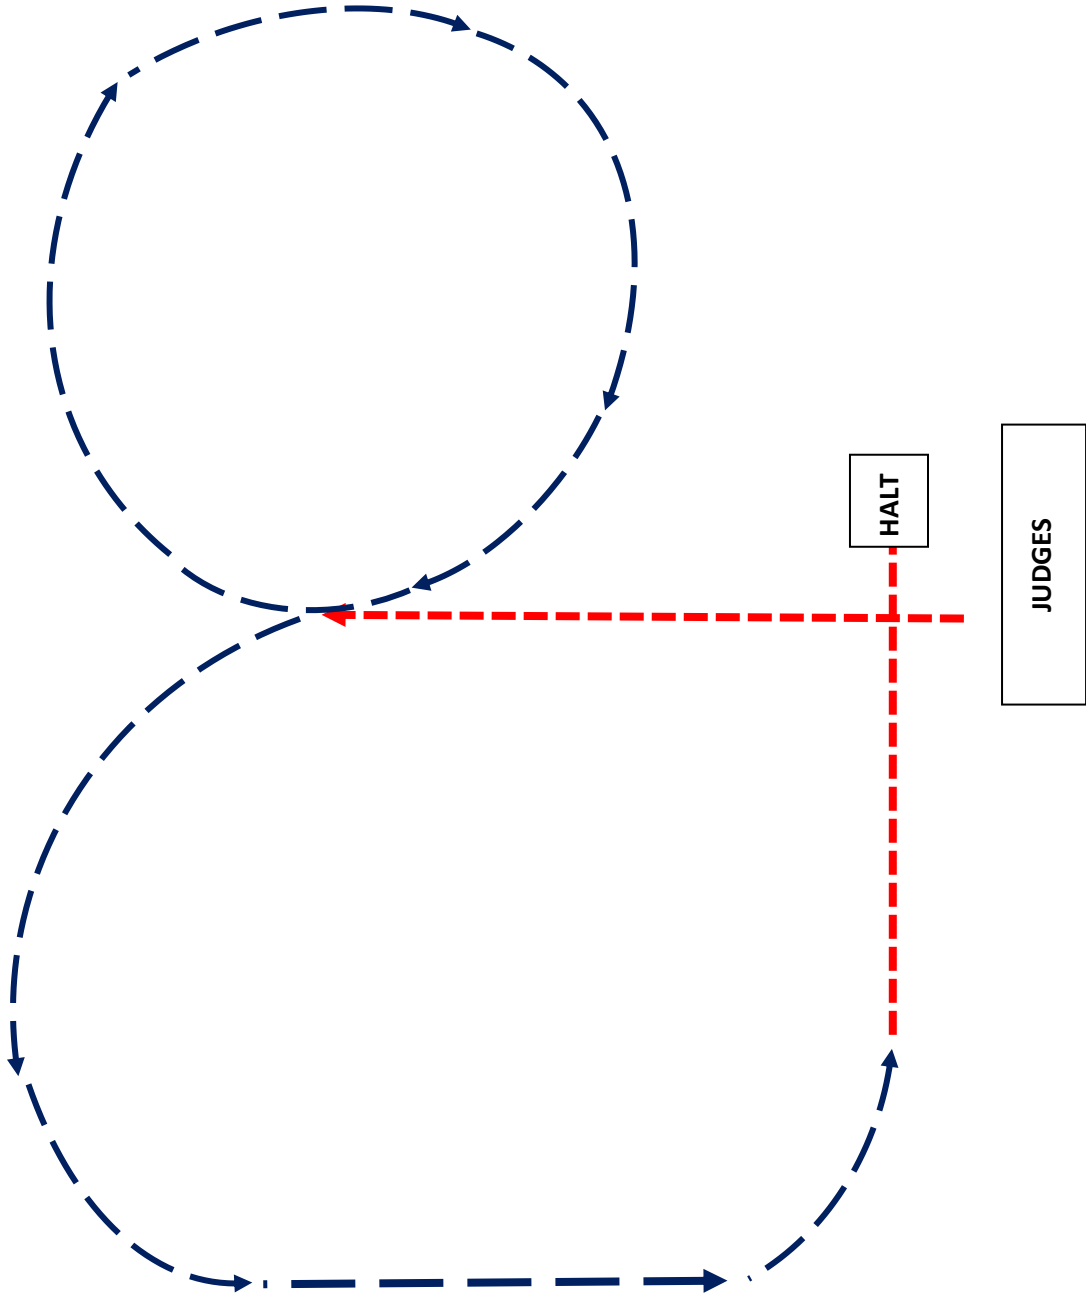

2020 EWA LEAD REIN SHOW HUNTER & SHOW PONY

Present to the Judges & stand pony up
Walk away from Judges then Trot
Trot circle on right rein
Continue the trot through the centre & around to the left
Trot half circle on left rein
Trot around towards judges & come back to walk
Continue to walk back to Judges & halt

Walk 
Trot 