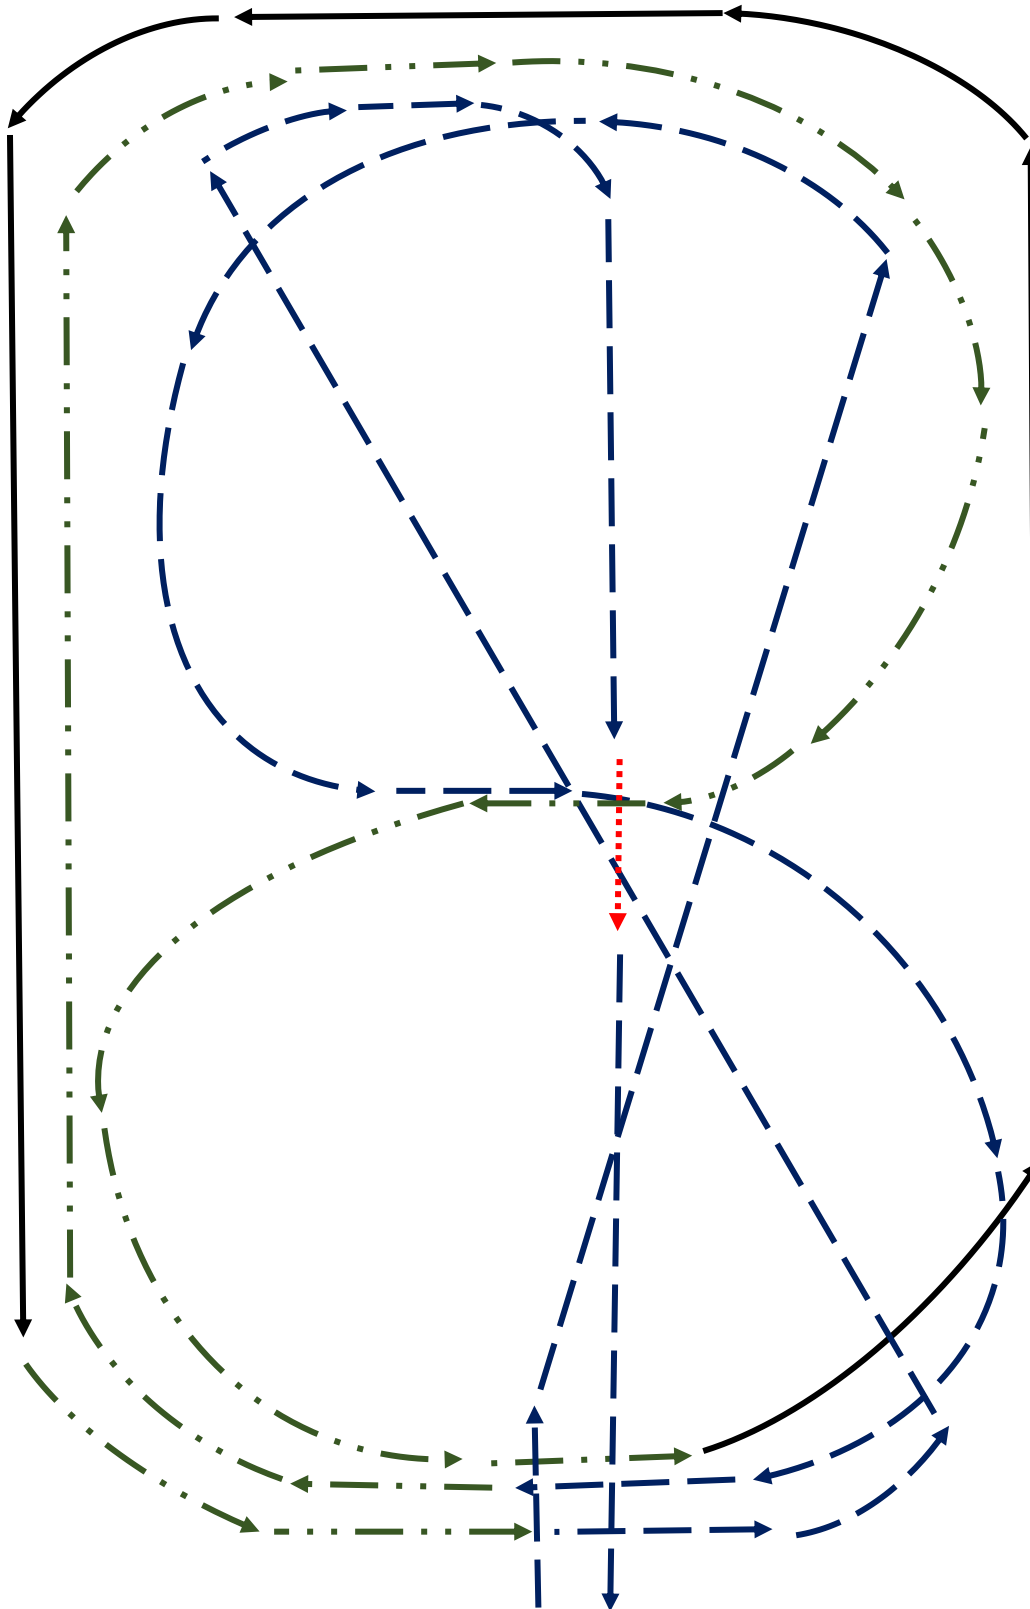

2019 EWA HOY – OWNER/RIDER SHOW HUNTER HORSE & SHOW PONY

Judges

Entry/Exit

Enter at trot & veer right towards 'M'  
 Continue left & trot ½ circle left through 'X', trot ½ circle right  
 Canter right at entry point along long side around arena changing rein through  
 'X' away from the judges, Canter ½ circle left  
 At entry point continue into hand gallop around arena past judges and  
 opposite long side  
 At entry point trot, continue left across diagonal then turn right down centre  
 line  
 Walk 10 m in front of judges, trot and exit arena

Trot	
Canter	
Hand Gallop	
Walk	