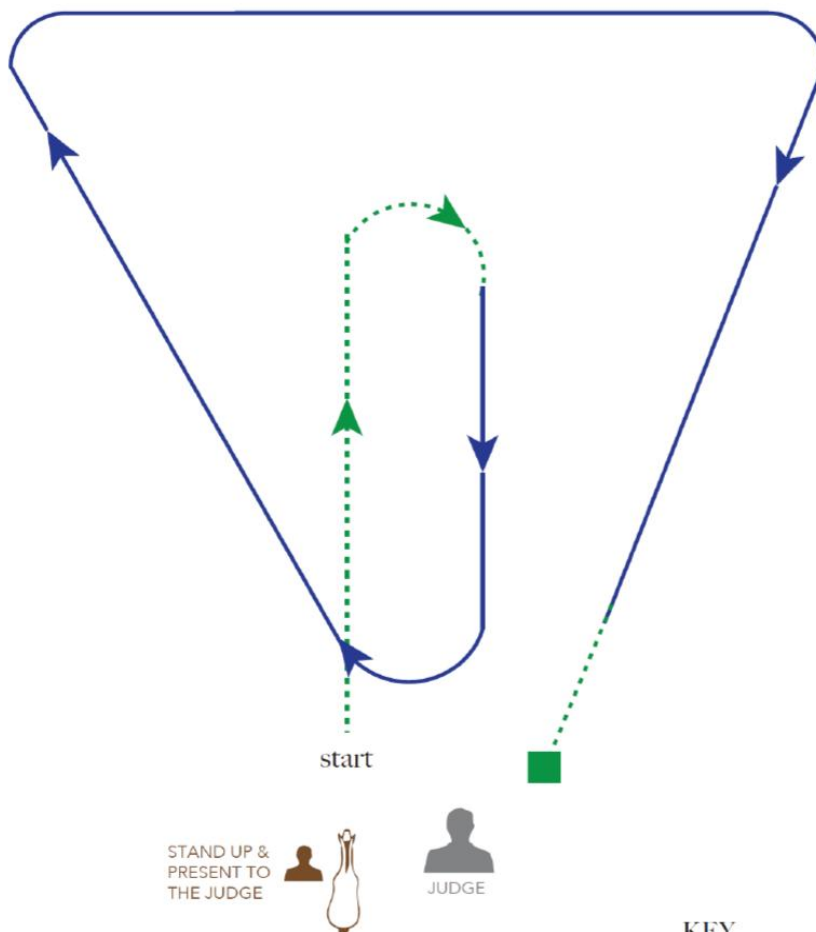

2024 EQUESTRIAN WA INTERSCHOOL STATE CHAMPIONSHIPS

Wednesday 10th - Saturday 13th April
State Equestrian Centre, Brigadoon WA 6069

WORKING HUNTER CLASSES LED PHASE

1. Stand and present to the judge
2. Walk out straight towards the end of the area and turn straight back
3. Trot straight back towards judge
4. Veer past judge
5. Strong trot along top
6. Trot back towards judge
7. Walk and then halt in front of the judge

Low Leader
Logistics

WORKING HUNTER CLASSES RIDER PHASE

1. Stand and present to judge
2. Walk out, sit trot right ½ circle
3. Change direction through centre
4. Rising trot left ½ circle
5. Pick up left canter
6. Change canter lead and direction through centre
7. Canter right whole circle
8. Transition to trot, walk
9. Halt at judge