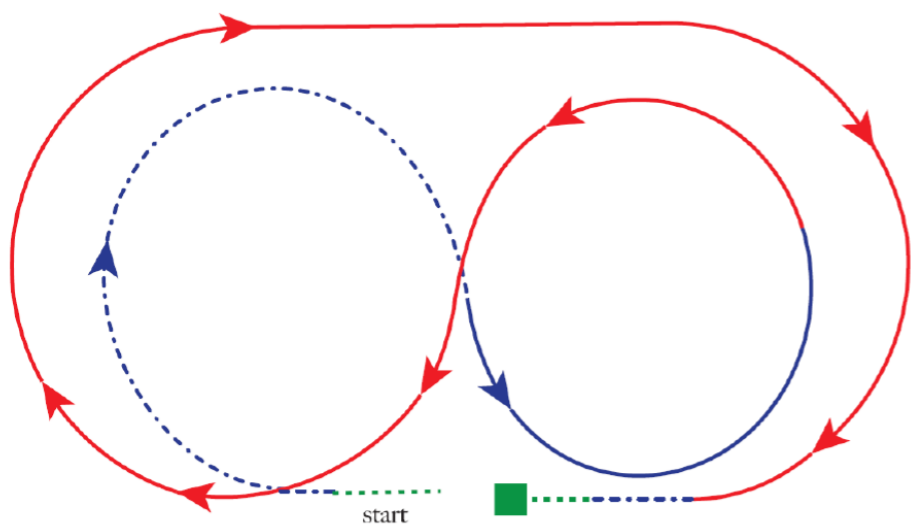

KEY

HALT	
WALK	
TROT	

2024 EQUESTRIAN WA INTERSCHOOL STATE CHAMPIONSHIPS

Wednesday 10th - Saturday 13th April
State Equestrian Centre, Brigadoon WA 6069

INTERSCHOOL
WESTERN AUSTRALIA

CO MAJOR PARTNERS

Ramsay's
HORSE TRANSPORT

Low Leader
Logistics

WORKING HUNTER CLASSES RIDER PHASE

1. Stand and present to judge
2. Walk out, sit trot right ½ circle
3. Change direction through centre
4. Rising trot left ½ circle
5. Pick up left canter
6. Change canter lead and direction through centre
7. Canter right whole circle
8. Transition to trot, walk
9. Halt at judge