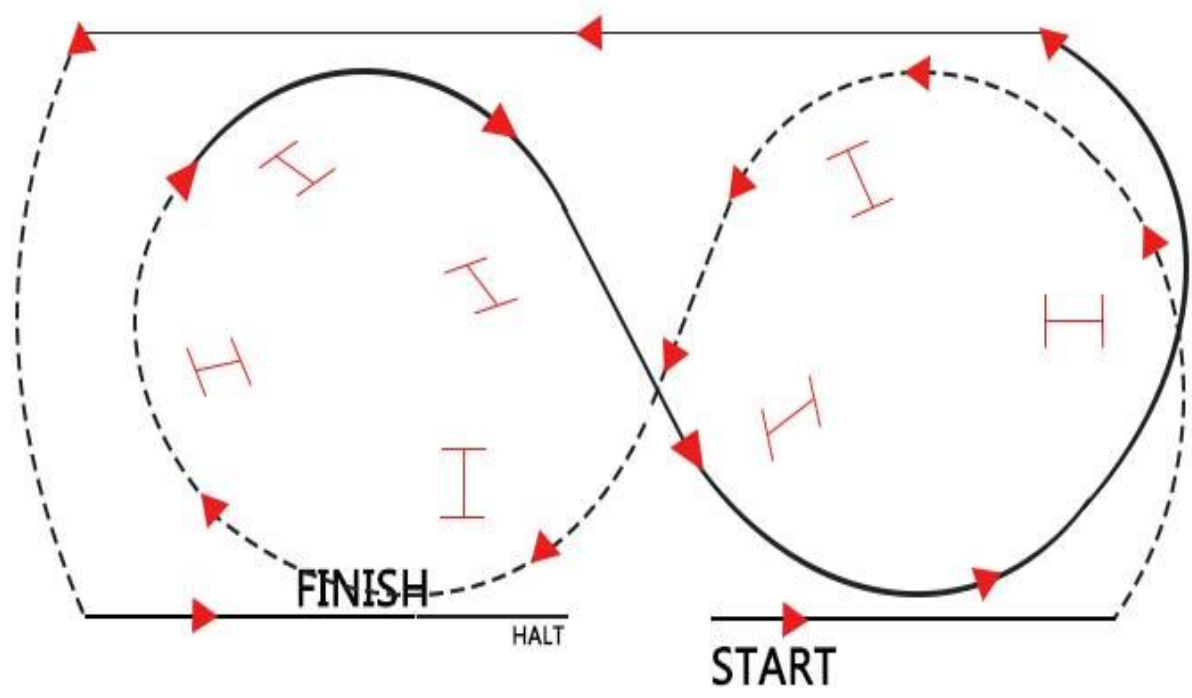

WORKING HUNTER RIDDEN PHASE

Provided you have not been eliminated from the Working Hunter jumping phase, you will then be required to undertake a workout on the flat in the jumping arena. Please be mindful of avoiding the jumps while you complete this workout.

1. Walk 10-15 metres _____
2. Trot half circle left _____
3. Trot half circle right _____
4. Canter half circle right _____
5. Simple change
6. Canter half circle left _____
7. Hand gallop along long side _____
8. Transition down to canter, trot, walk and halt.
9. Salute Judge and leave arena on a long/loose rein when released by the Judge or Steward