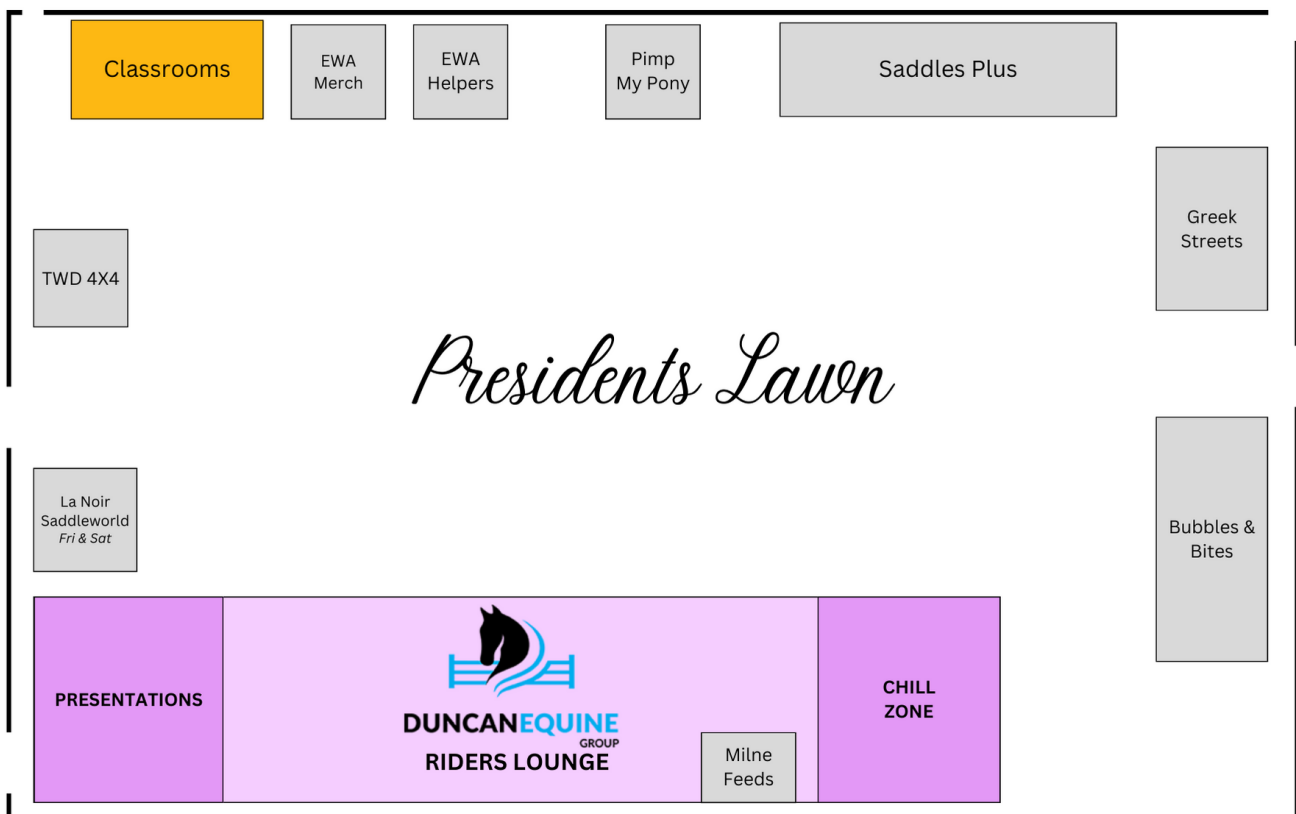

		
Saddles Plus	Milne Feeds *Book your Diet Analysis:	TWD 4X4
		
Pimp My Pony	La Noir Saddleworld	

Venue Map

State Equestrian Centre, Brigadoon WA 6069

Event Schedule

*Please note some start times have been rounded. Please refer to Draw for accurate times.