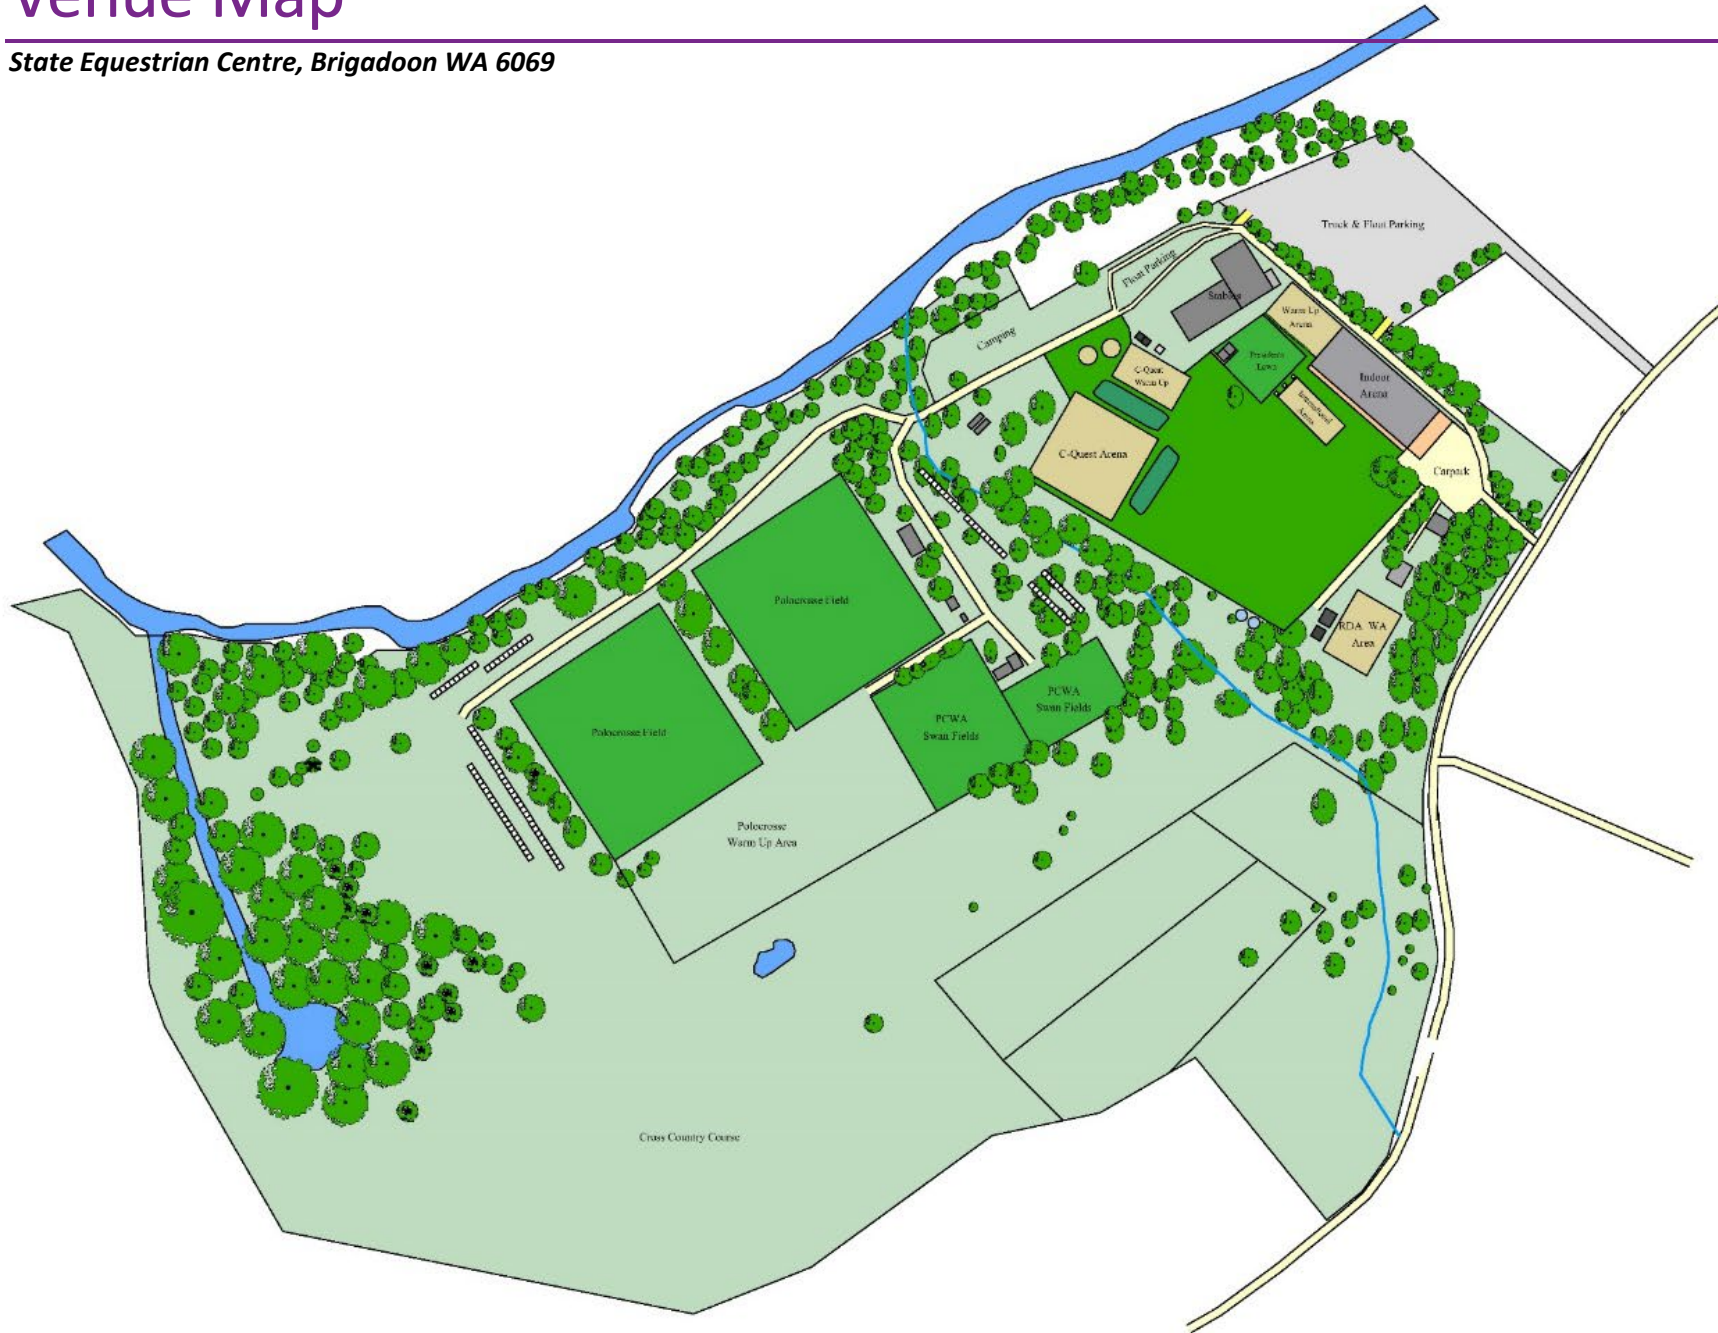

		
Saddles Plus	Milne Feeds *Book your Diet Analysis:	TWD 4X4
		
Pimp My Pony	La Noir Saddleworld	

Venue Map

State Equestrian Centre, Brigadoon WA 6069

Event Schedule

*Please note some start times have been rounded. Please refer to Draw for accurate times.