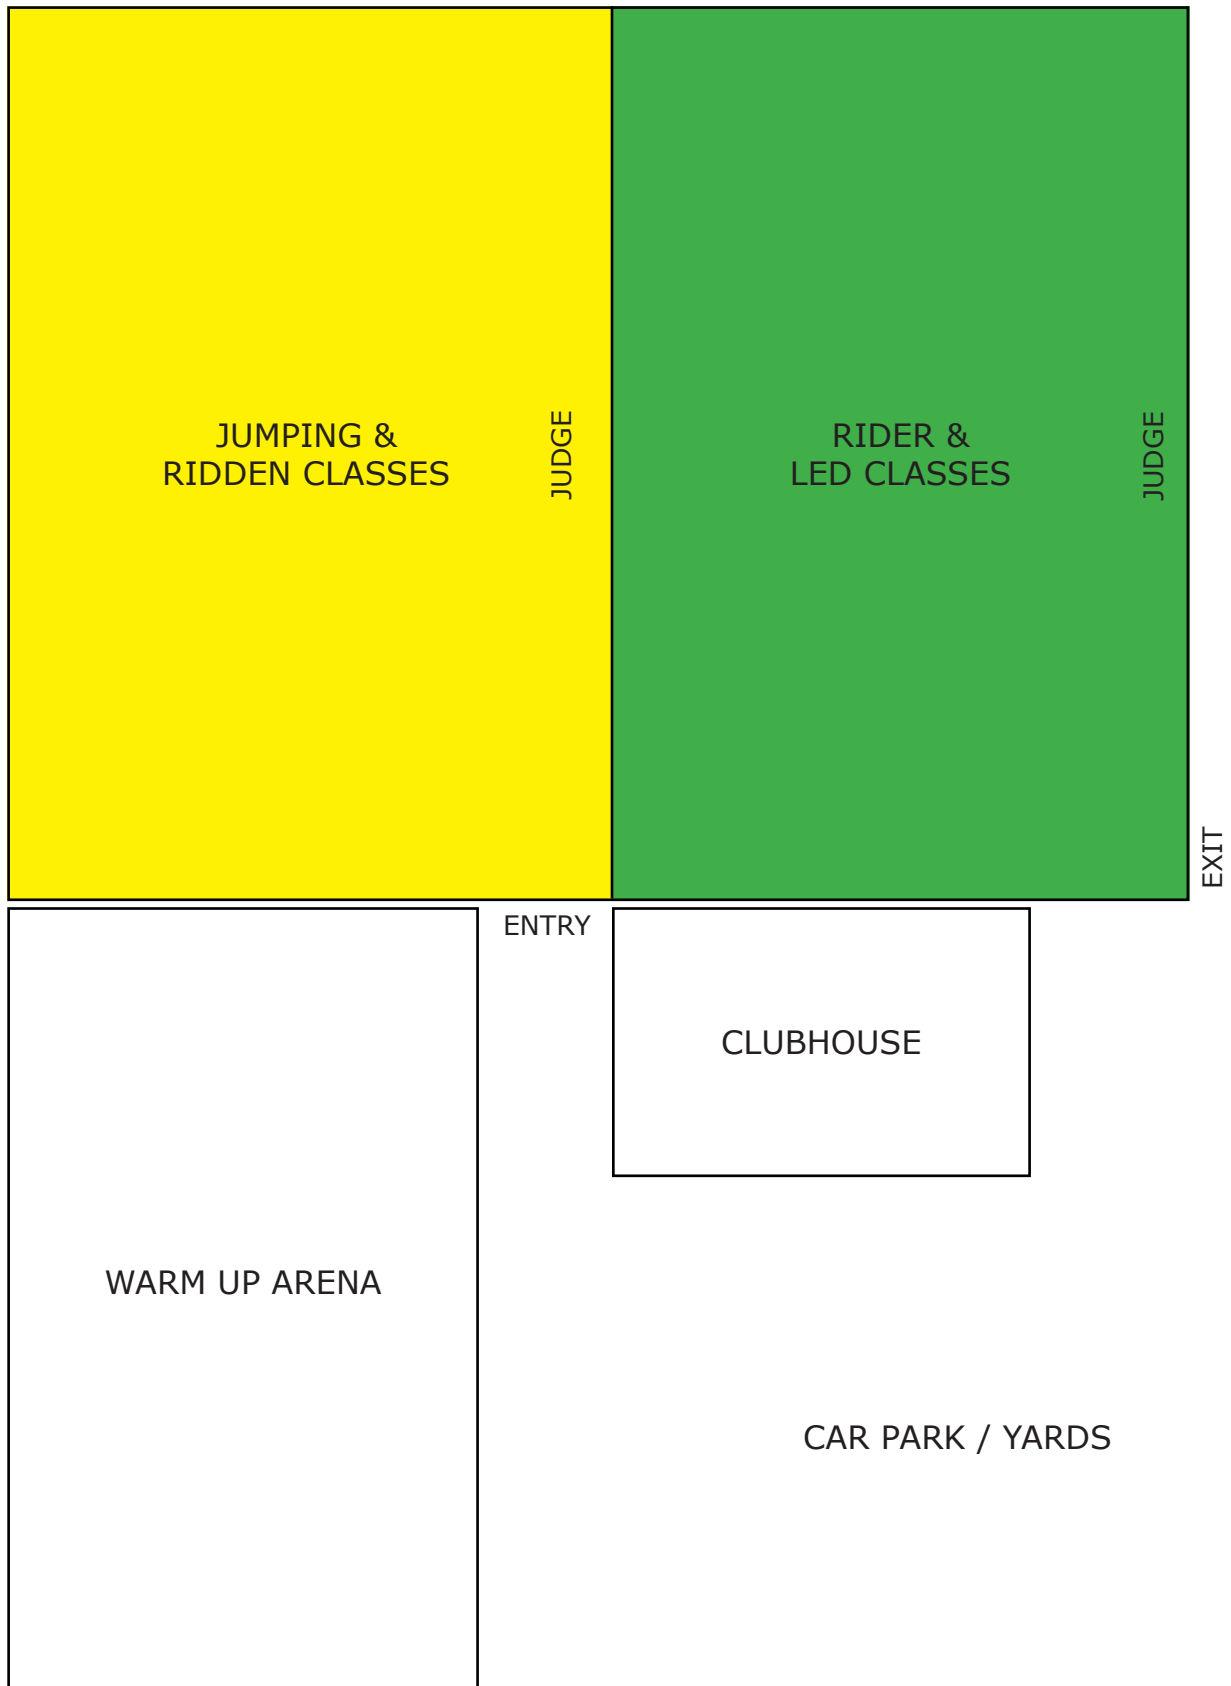

CROSS COUNTRY COURSE

JUMPING &
RIDDEN CLASSES

JUDGE

RIDER &
LED CLASSES

JUDGE

EXIT

ENTRY

CLUBHOUSE

WARM UP ARENA

CAR PARK / YARDS