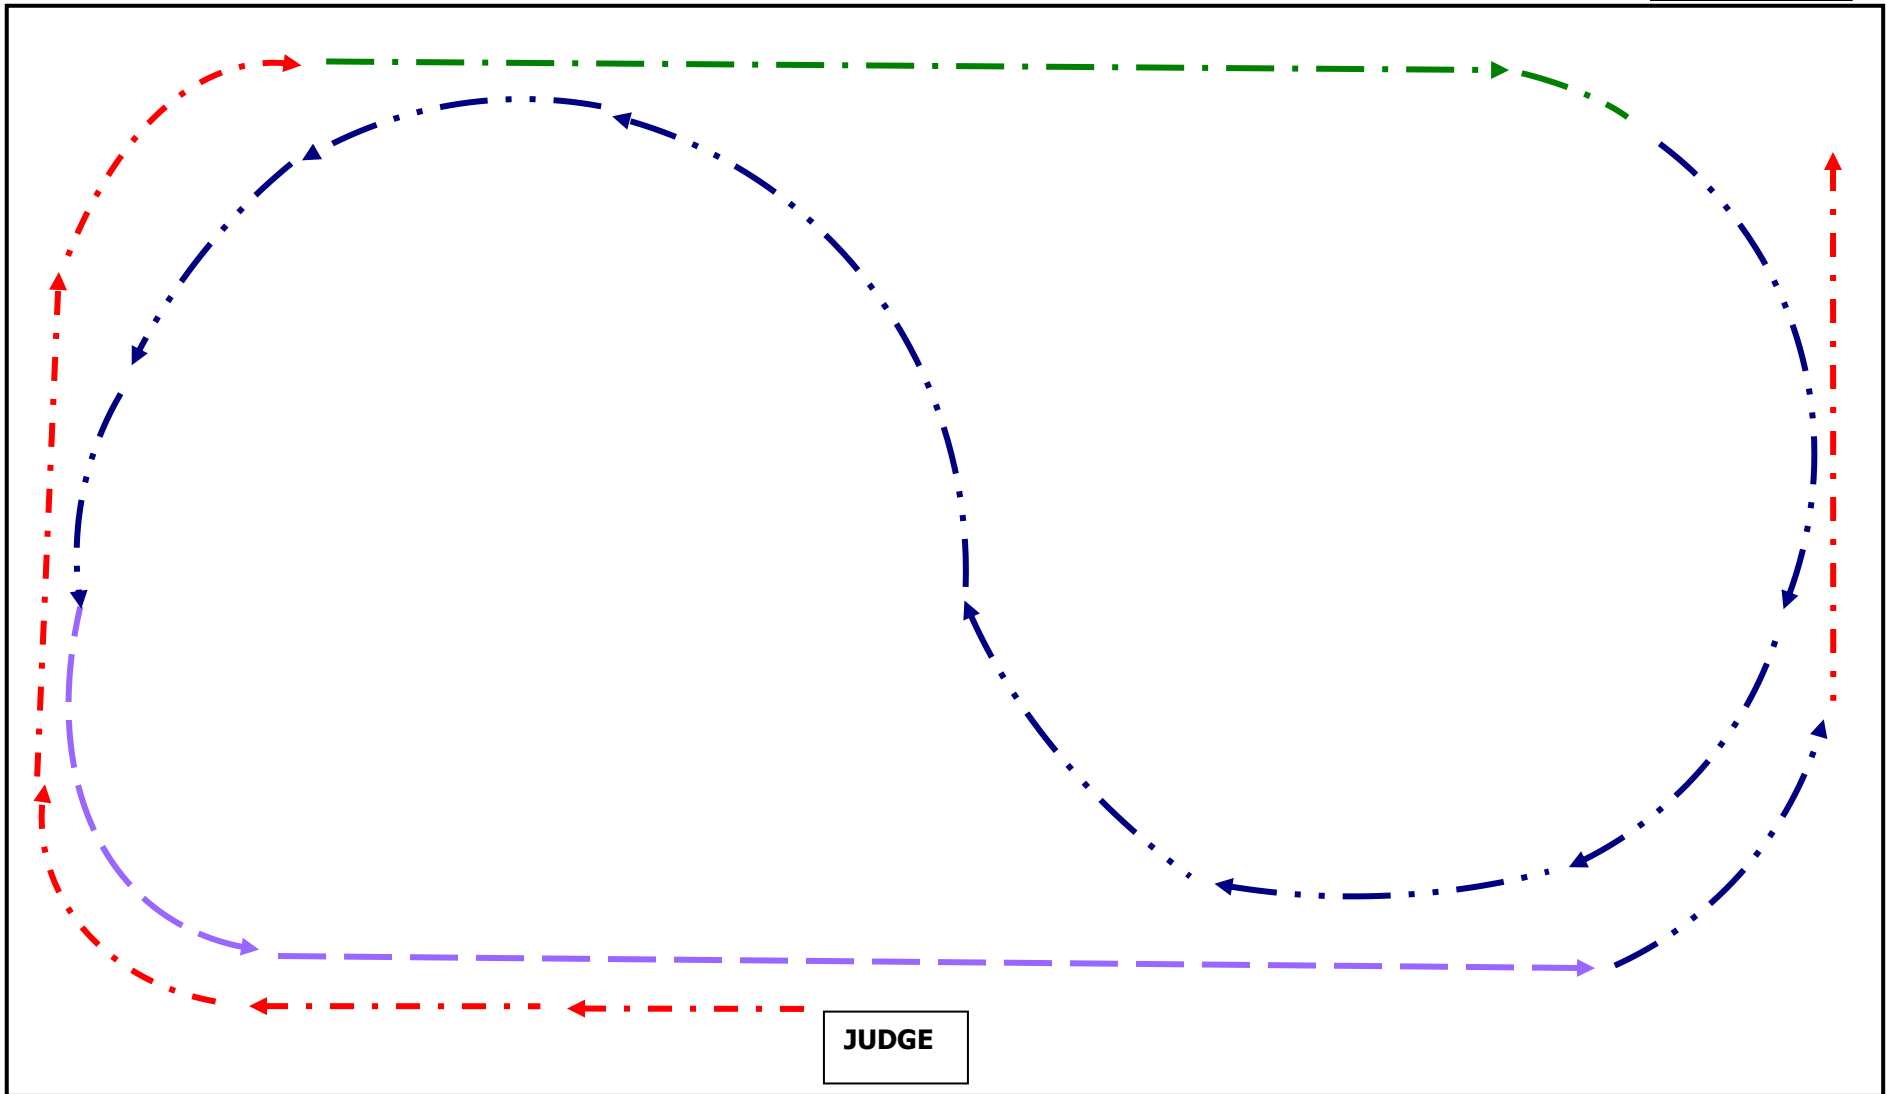

2017 NEWCOMERS SHOW HUNTER HACK WORK OUT – GALLOWAY/HACK

ENTRY/EXIT

JUDGE

MARQUEE

TROT AWAY FROM JUDGE TO LEFT
 STRONG TROT ACROSS BACK OF ARENA
 CANTER HALF CIRCLE RIGHT
 SIMPLE CHANGE
 CANTER HALF CIRCLE LEFT
 HAND GALLOP AROUND IN FRONT OF JUDGE, BACK TO CANTER
 WORKING TROT TO EXIT

TROT	
STRONG TROT	
CANTER	
HAND GALLOP	