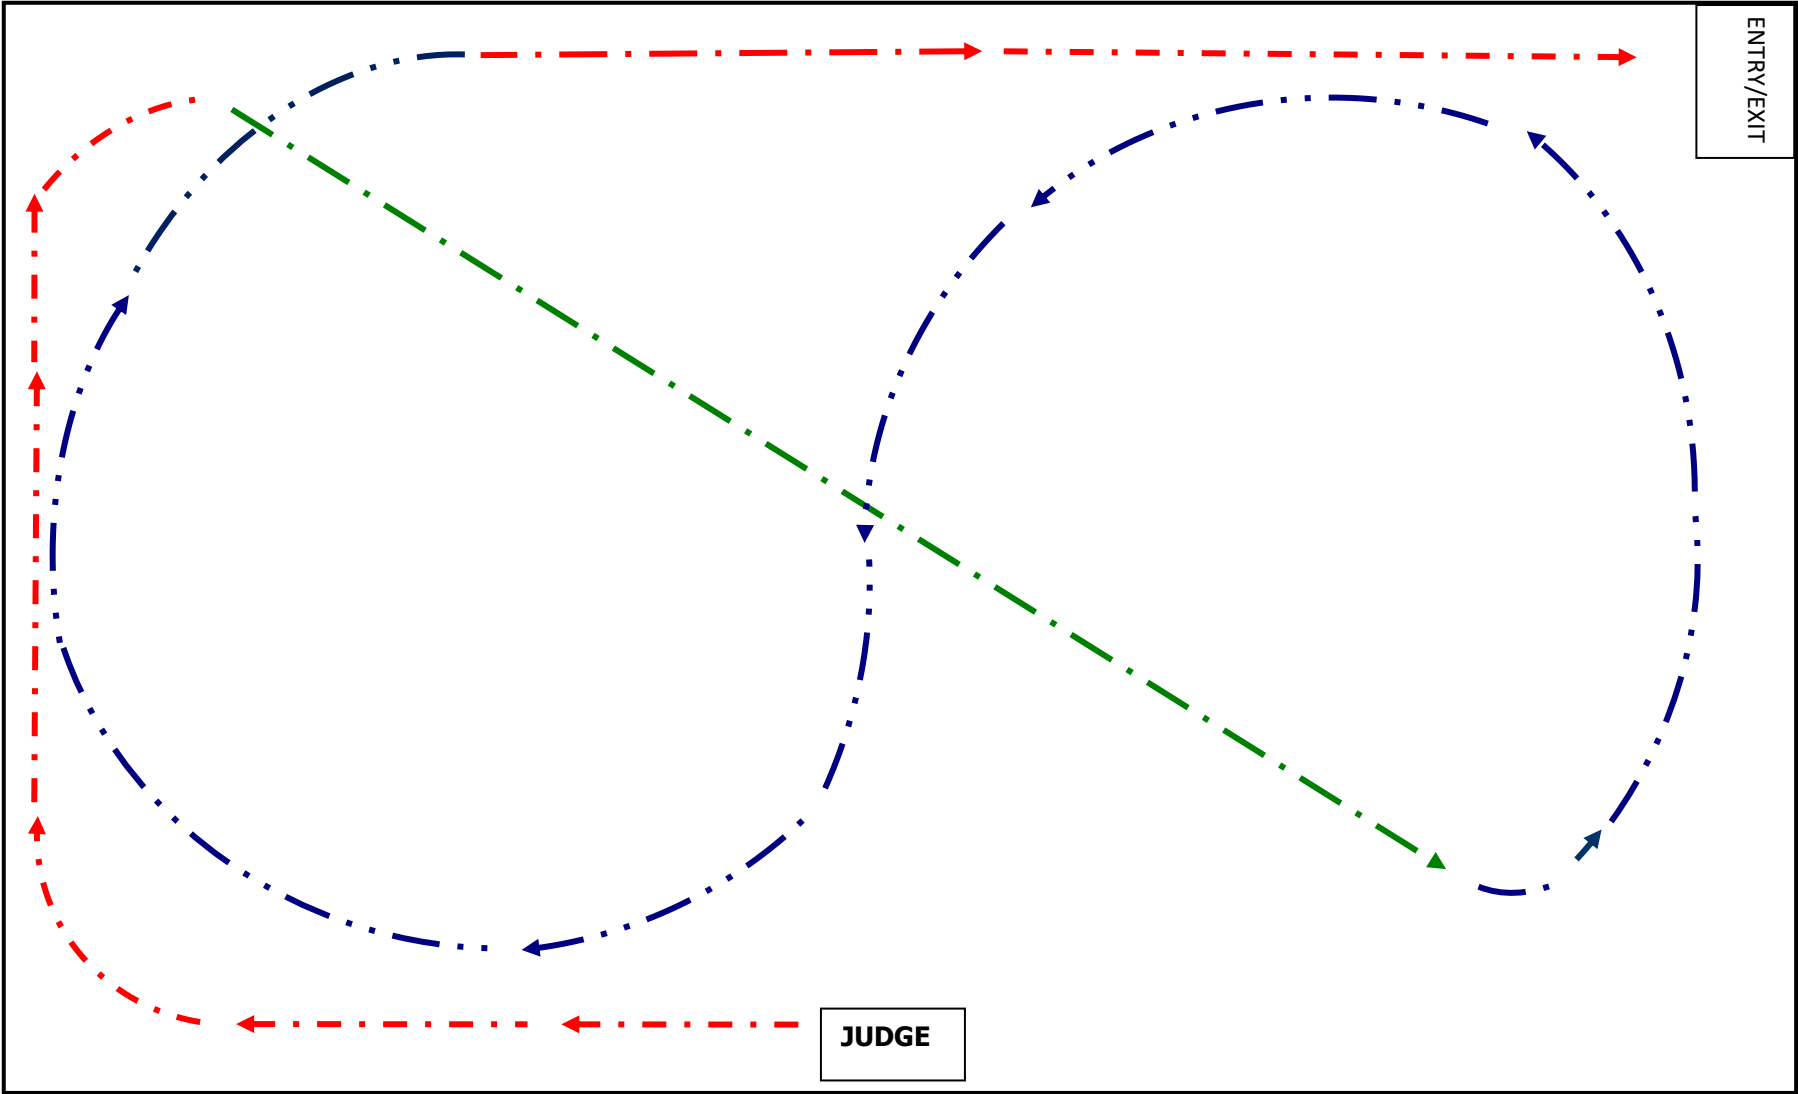

2017 NEWCOMERS SHOW PONY WORKOUT

TROT AWAY FROM JUDGE TO LEFT
 LENGTHENED TROT ACROSS DIAGONAL
 CANTER HALF CIRCLE LEFT
 SIMPLE CHANGE TOWARDS JUDGE
 CANTER HALF CIRCLE RIGHT
 WORKING TROT TO EXIT

MARQUEE

TROT	
LENGTHENED TROT	
CANTER	