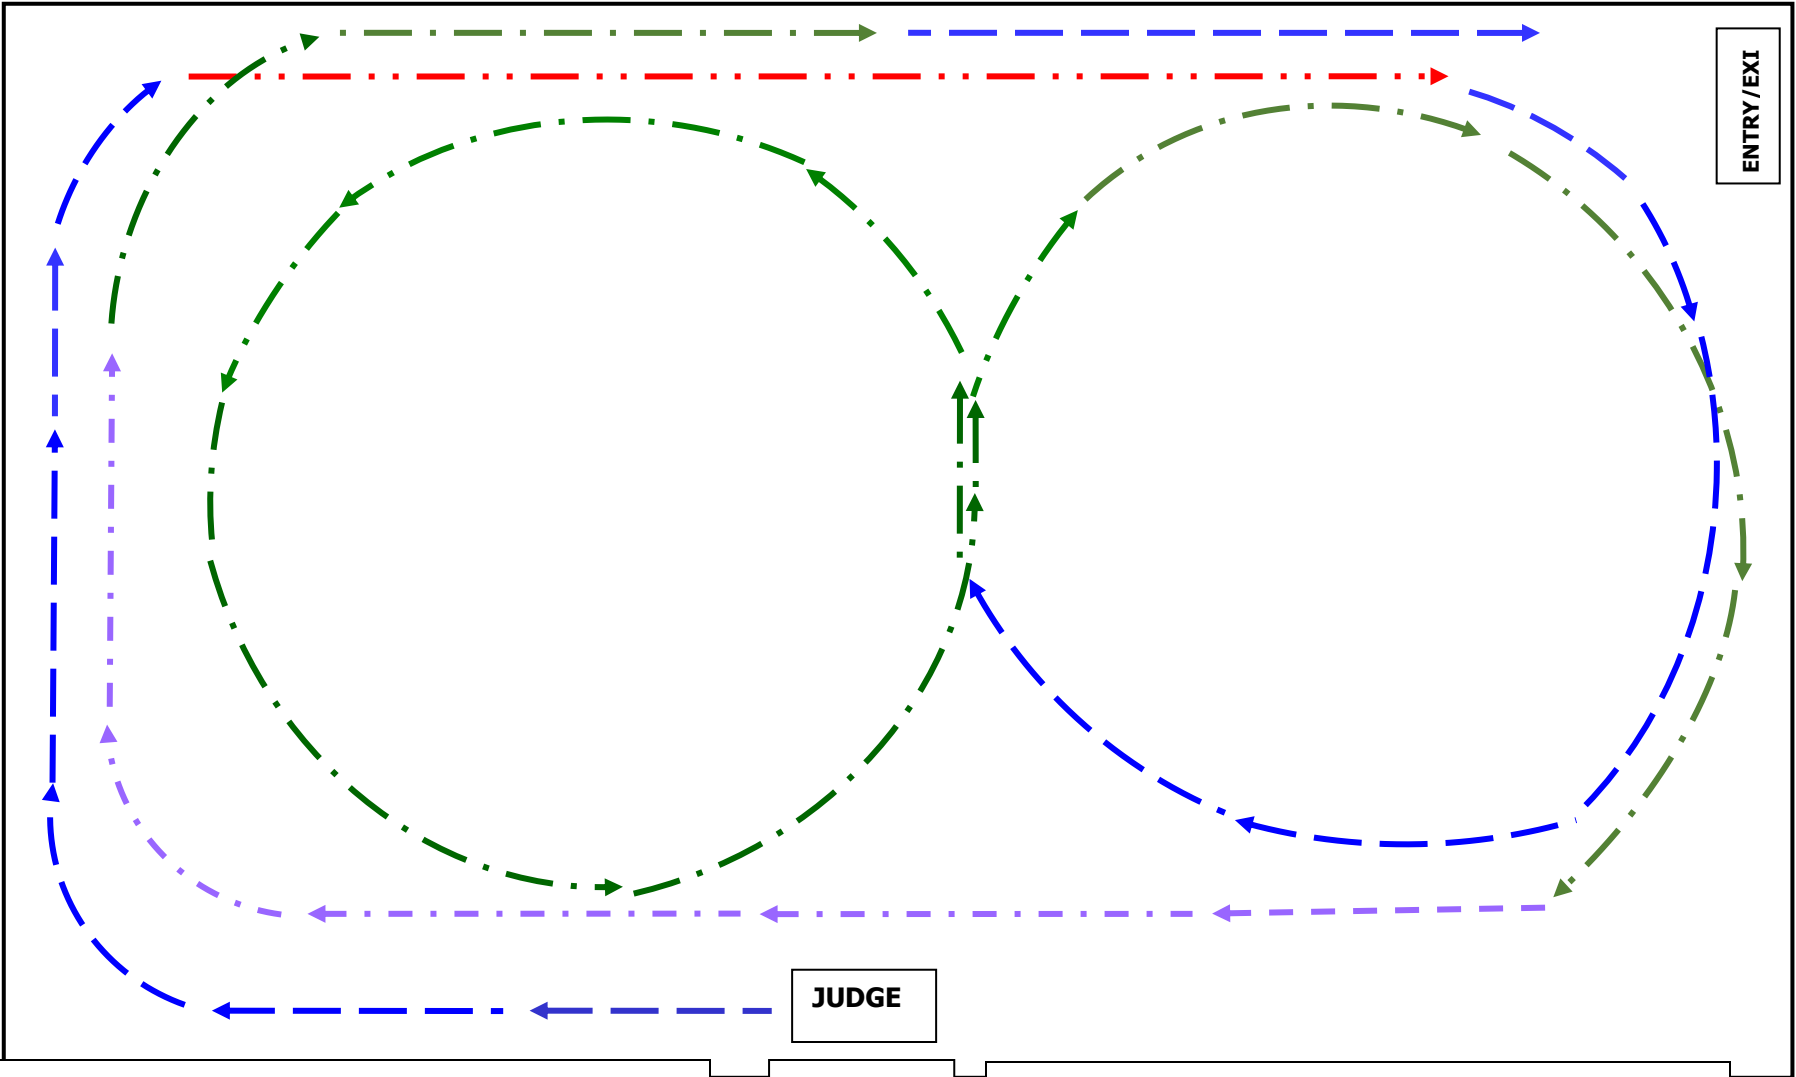

2017 INTERMEDIATE SHOW PONY WORKOUT

TROT AWAY FROM JUDGE TO LEFT
 LENGTHENED TROT ACROSS BACK OF ARENA
 TROT HALF CIRCLE RIGHT
 CANTER FULL CIRCLE LEFT
 SIMPLE CHANGE
 CANTER HALF CIRCLE RIGHT
 LENGTHENED CANTER AROUND ARENA, BACK TO CANTER
 WORKING TROT TO EXIT

JUDGE

MARQUEE

WORKING TROT	
LENGTHENED TROT	
CANTER	
LENGTHENED CANTER	