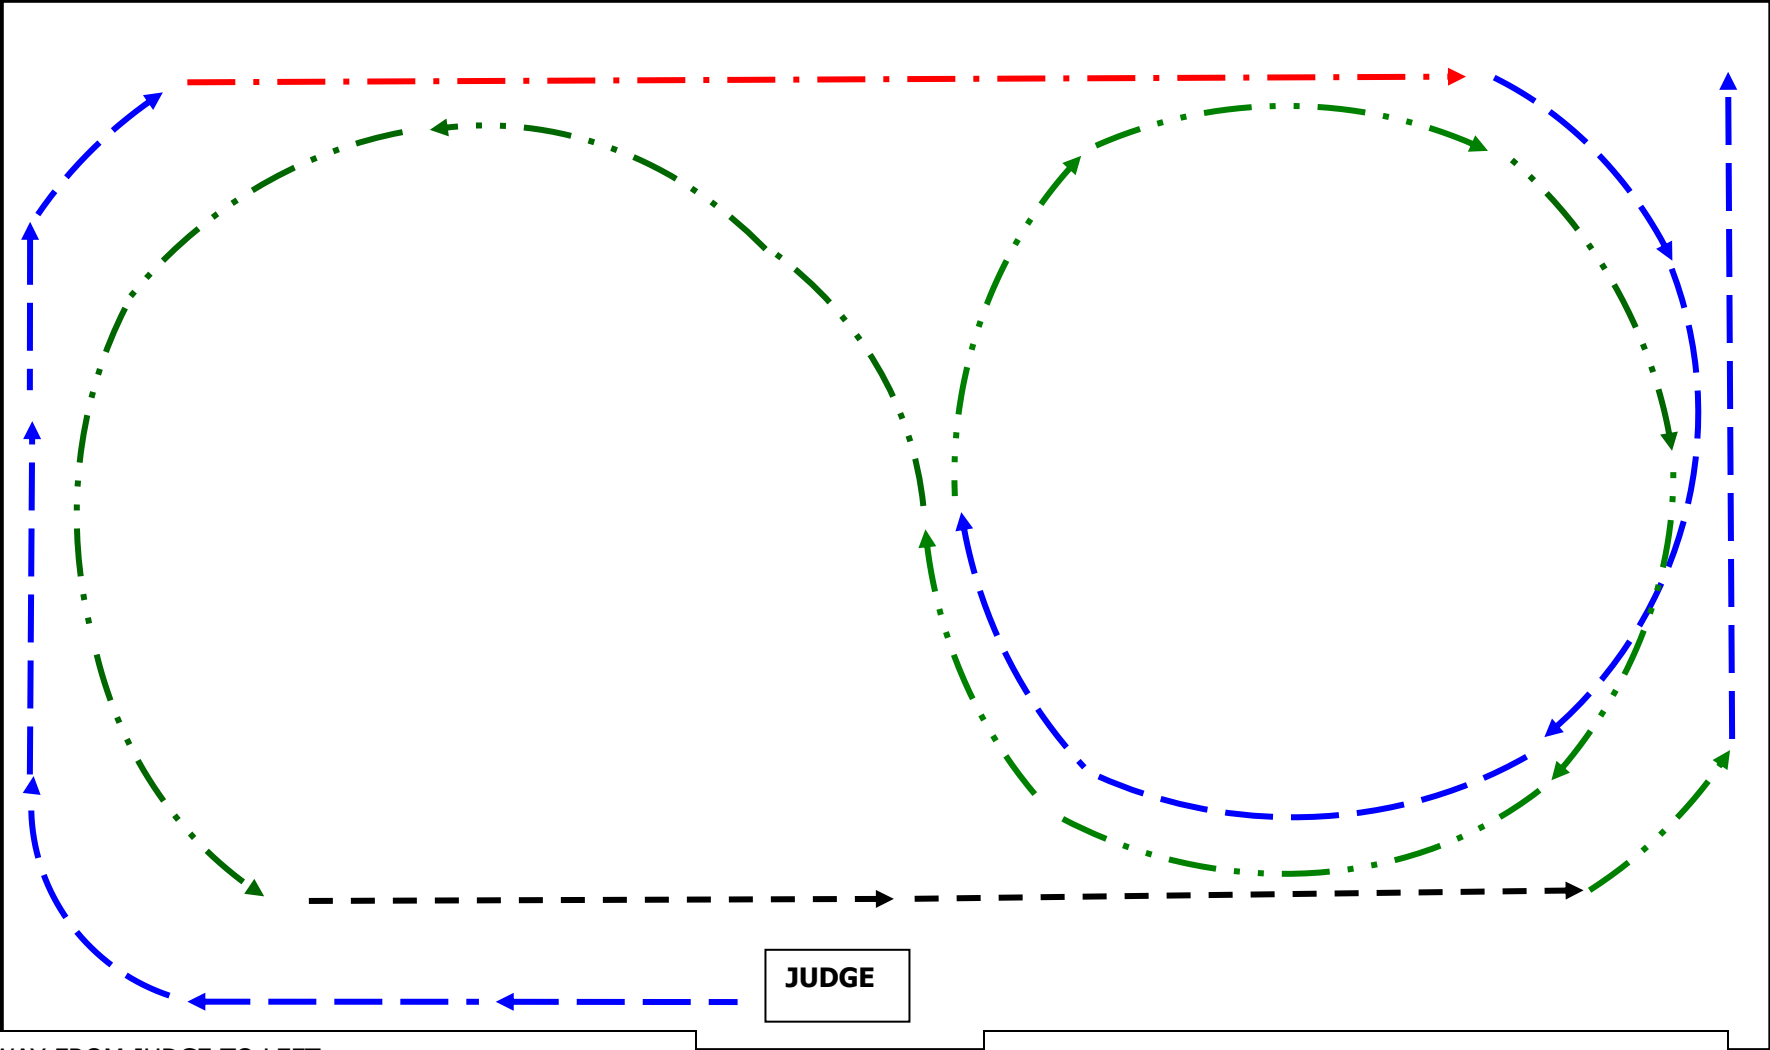

2017 INTERMEDIATE SHOW HORSE WORKOUT – GALLOWAY/HACKS

ENTRY/EXIT

JUDGE

MARQUEE

TROT AWAY FROM JUDGE TO LEFT
 LENGTHENED TROT ACROSS BACK OF ARENA, BACK TO
 WORKING TROT FOR HALF A CIRCLE
 CANTER FULL CIRCLE RIGHT
 SIMPLE CHANGE
 CANTER HALF CIRCLE LEFT
 LENGTHENED CANTER ACROSS FRONT OF ARENA, BACK TO
 CANTER
 WORKING TROT TO EXIT

WORKING TROT	
LENGTHENED TROT	
CANTER	
LENGTHENED CANTER	