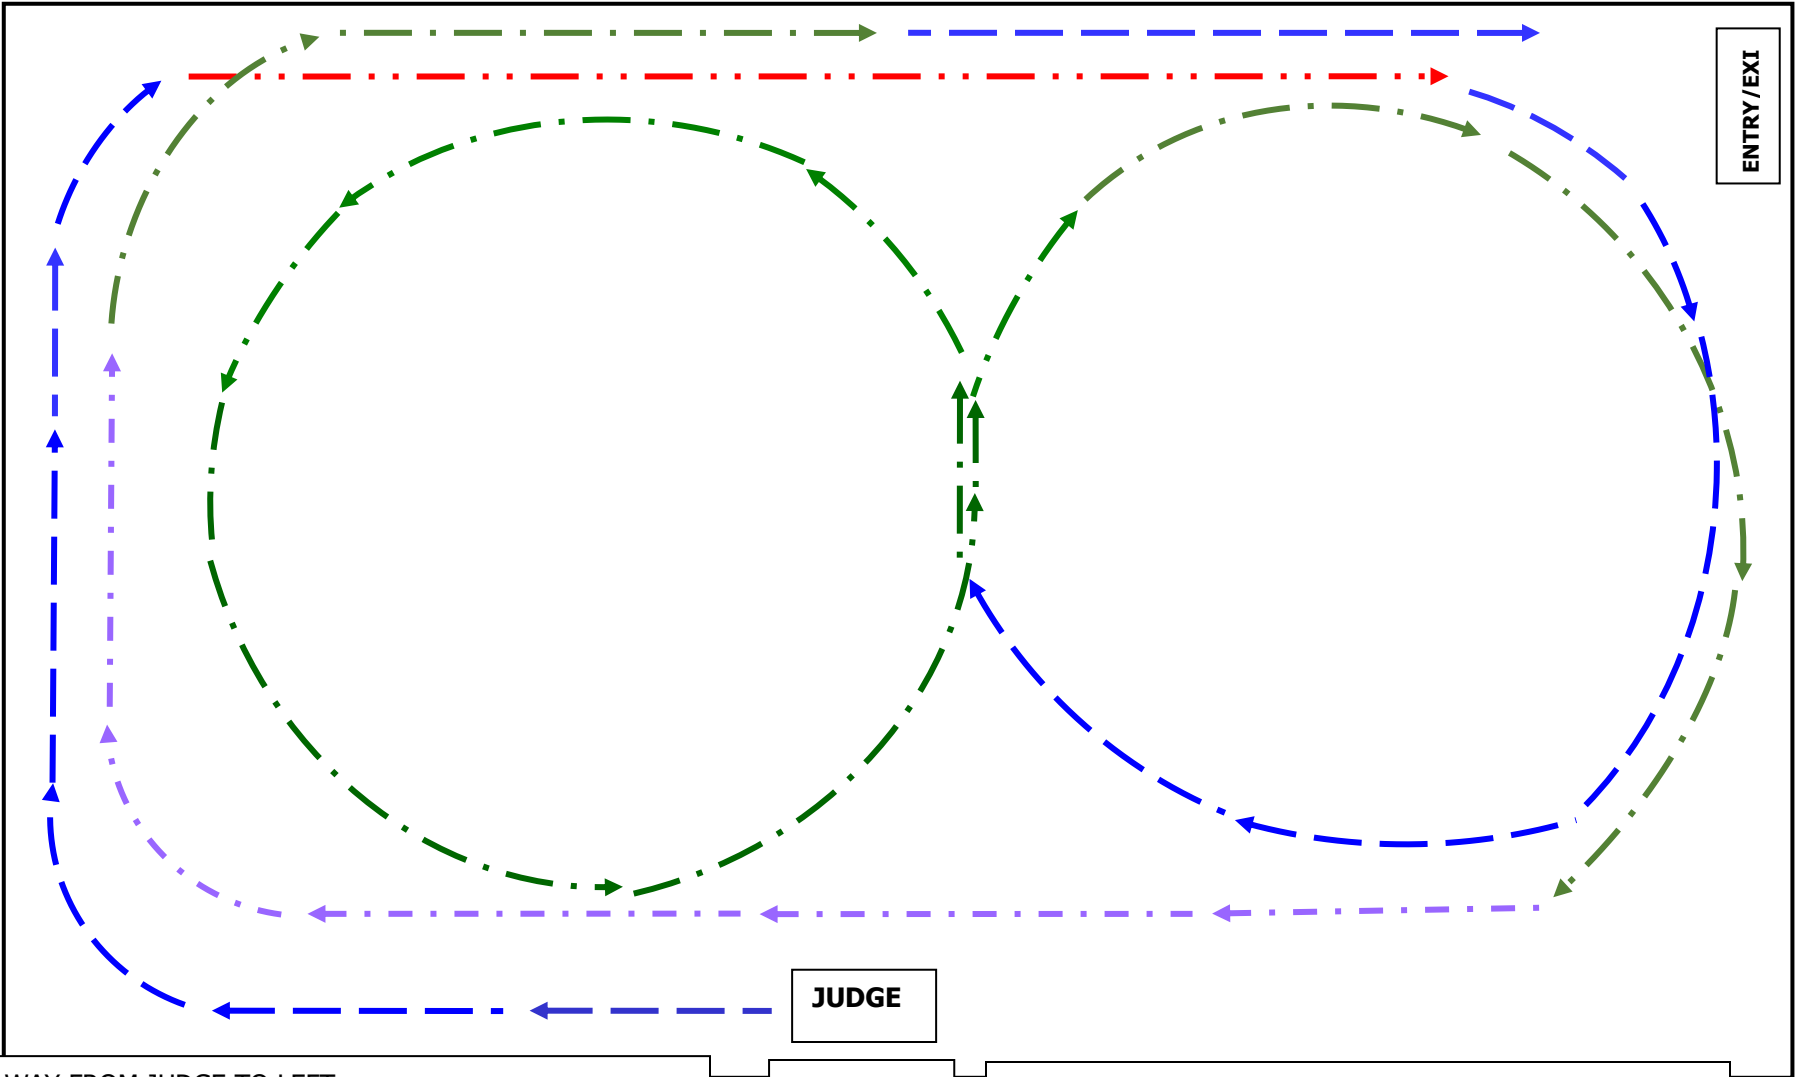

2017 INTERMEDIATE SHOW HUNTER PONY WORKOUT

TROT AWAY FROM JUDGE TO LEFT  
 STRONG TROT ACROSS BACK OF ARENA  
 TROT HALF CIRCLE RIGHT  
 CANTER FULL CIRCLE LEFT  
 SIMPLE CHANGE  
 CANTER HALF CIRCLE RIGHT  
 HAND GALLOP AROUND ARENA, BACK TO CANTER  
 WORKING TROT TO EXIT

JUDGE  
 MARQUEE

WORKING TROT   
 STRONG TROT   
 CANTER   
 HAND GALLOP 