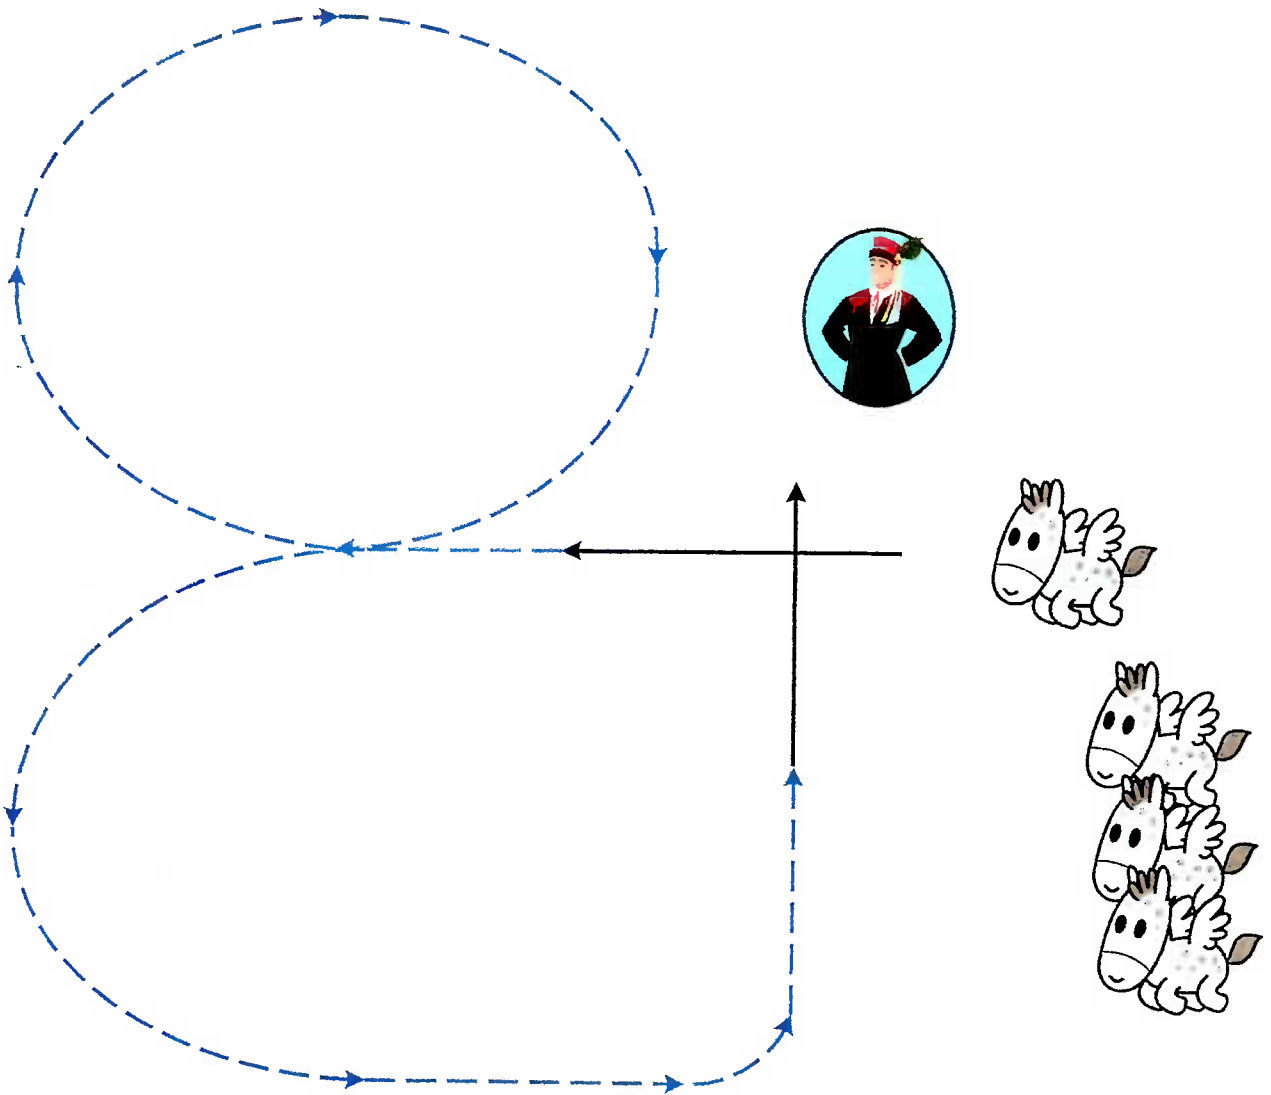

### LEAD REIN SHOW PONY AND LEAD REIN SHOW HUNTER PONY WORKOUT

Walk away from the lineup  
Trot a full circle to the Right  
Trot a half circle to the Left  
Continue Trot towards the judge Back to Walk and Halt

INDOOR ARENA ENTRANCE